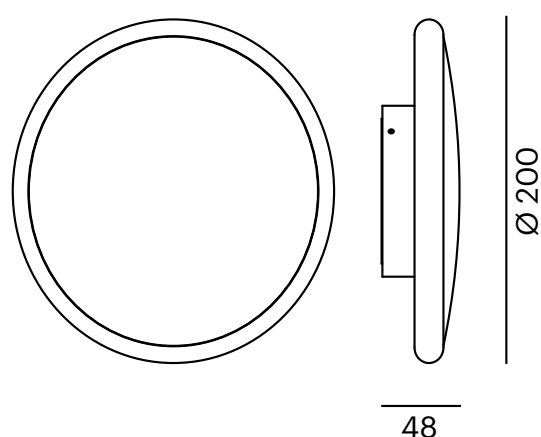

inédit

LIGHTING

Pegato

Outdoor lighting

Pegato W

LED · 220-240V AC · 6W · 3000K · CRI>90 · 300lm
incl. control unit

472-90019200 **T**
472-90019500 **WM**
472-90019900 **AG**

CE  IP 54