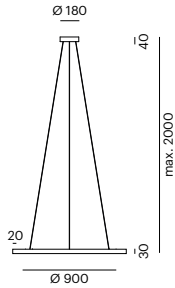

## Perfora M PD

directly shining

LED · 220-240V AC · 33W · 3000K · CRI-90 · 1400lm  
incl. control unit

472-10019200   
472-10019500   
472-10019600 

## Perfora L PD

directly shining

LED · 220-240V AC · 54W · 3000K · CRI-90 · 2300lm  
incl. control unit

472-10029200   
472-10029500   
472-10029600 

 IP 20

Futuristic while at the same time noble. With its timeless, minimal appearance, the pendant performs in any kind of surrounding.