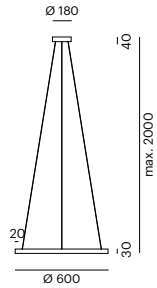

## Perfora M PD

directly shining

LED · 220-240V AC · 33W · 3000K · CRI-90 · 1400lm  
incl. control unit

472-10019200   
472-10019500   
472-10019600 

## Perfora L PD

directly shining

LED · 220-240V AC · 54W · 3000K · CRI-90 · 2300lm  
incl. control unit

472-10029200   
472-10029500   
472-10029600 

 IP 20

Futuristic while at the same time noble. With its timeless, minimal appearance, the pendant performs in any kind of surrounding.