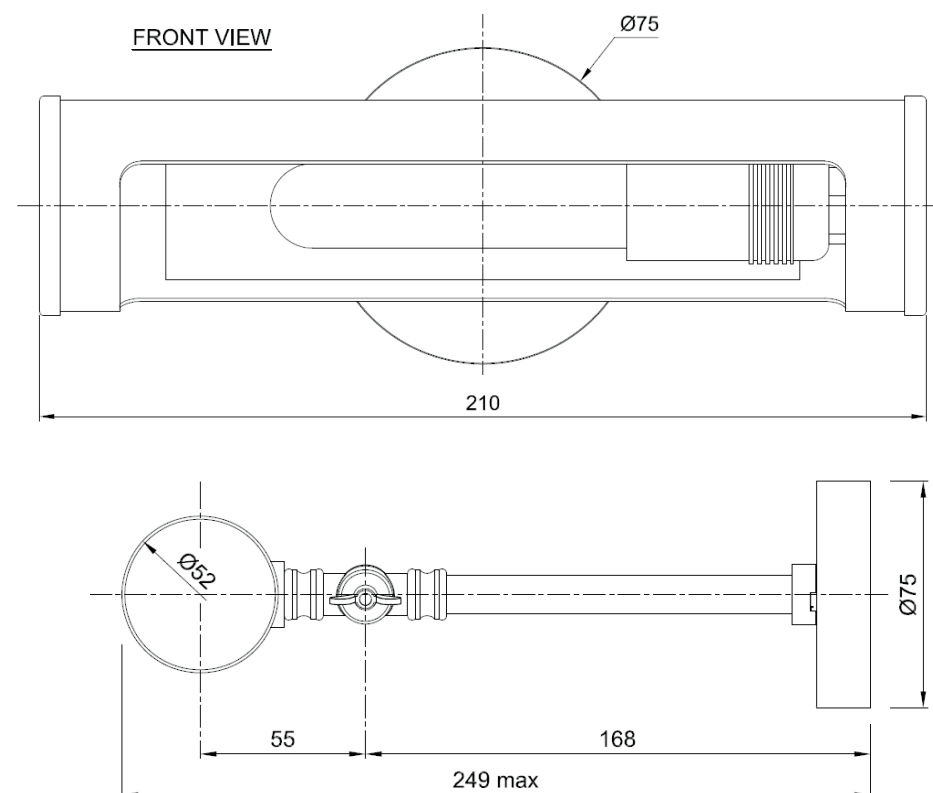

inédit

LIGHTING

TEKNA

Name **PICTURE LIGHT MEDIUM**
Number **N146**
Collection **NAUTIC**

General

Location	Indoor
Main material	Brass/glass
IP rating	IP20
Class	I
Bathroom zone	Zone 3
Voltage	230V
Driver Required	Integrated
Cable length (m)	0,15
Dimensions (mm/ W-H-D)	330-115-249
Mounting method	Wall bracket
Brut weight (kg)	2
Gross weight (kg)	1,5
Packing (mm / W-H-D)	370x270x160
Energy Efficiency %	A+

Lamp

Lamp	Included
Light source	Filament LED
Number of light sources	2
Socket Type	E14
Bulb shape	T25
Max Lamp Length	115mm
power consumption	4w
Luminous Flux	260lm
Colour Temp	2200k
CRI	95
Lifetime	25000
Beam angle	360°

inédit

LIGHTING

TEKNA

Name **PICTURE LIGHT SMALL**
Number **N145**
Collection **NAUTIC**

General

Location	Indoor
Main material	Brass/glass
IP rating	IP20
Class	I
Bathroom zone	Zone 3
Voltage	230V
Driver Required	Integrated
Cable length (m)	0,15
Dimensions (mm/ W-H-D)	210-115-249
Mounting method	Wall bracket
Brut weight (kg)	1,5
Gross weight (kg)	1
Packing (mm / W-H-D)	370x270x160
Energy Efficiency %	A+

Lamp

Light source	Included	Filament LED
Number of light sources	1	
Socket Type	E14	
Bulb shape	T25	
Max Lamp Length	115mm	
power consumption	4w	
Luminous Flux	260lm	
Colour Temp	2200k	
CRI	95	
Lifetime	25000	
Beam angle	360°	