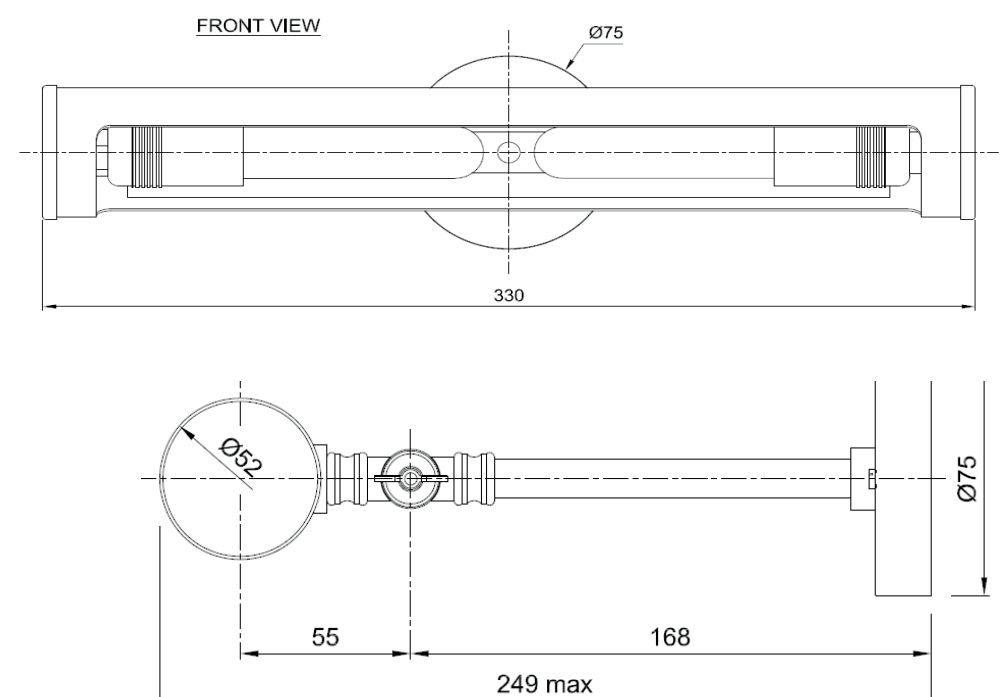

inédit

LIGHTING

TEKNA

Name **PICTURE LIGHT MEDIUM**
Number **N146**
Collection **NAUTIC**

General

Location	Indoor
Main material	Brass/glass
IP rating	IP20
Class	I
Bathroom zone	Zone 3
Voltage	230V
Driver Required	Integrated
Cable length (m)	0,15
Dimensions (mm/ W-H-D)	330-115-249
Mounting method	Wall bracket
Brut weight (kg)	2
Gross weight (kg)	1,5
Packing (mm / W-H-D)	370x270x160
Energy Efficiency %	A+

Lamp

Lamp	Included
Light source	Filament LED
Number of light sources	2
Socket Type	E14
Bulb shape	T25
Max Lamp Length	115mm
power consumption	4w
Luminous Flux	260lm
Colour Temp	2200k
CRI	95
Lifetime	25000
Beam angle	360°

inédit

LIGHTING

TEKNA

Name **PICTURE LIGHT SMALL**
Number **N145**
Collection **NAUTIC**

General

Location	Indoor
Main material	Brass/glass
IP rating	IP20
Class	I
Bathroom zone	Zone 3
Voltage	230V
Driver Required	Integrated
Cable length (m)	0,15
Dimensions (mm/ W-H-D)	210-115-249
Mounting method	Wall bracket
Brut weight (kg)	1,5
Gross weight (kg)	1
Packing (mm / W-H-D)	370x270x160
Energy Efficiency %	A+

Lamp

Light source	Included	Filament LED
Number of light sources	1	
Socket Type	E14	
Bulb shape	T25	
Max Lamp Length	115mm	
power consumption	4w	
Luminous Flux	260lm	
Colour Temp	2200k	
CRI	95	
Lifetime	25000	
Beam angle	360°	