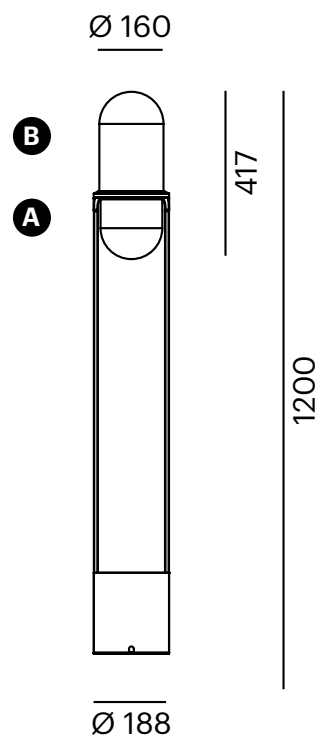

CE IP 20

The sculptured floor lamp has a base of stone and its striking capsule form captures the spirit of modern times.