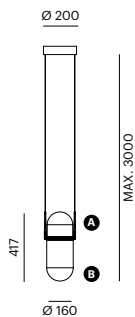

inédit
LIGHTING

Pille

Pille PD

mouth blown glass

	A	B
737-10009ghd	G	L
737-10009phd	P	L
737-100097hd	C	L
737-10009ggd	G	L
737-10009pgd	P	L
737-100097gd	C	L

CE IP 20