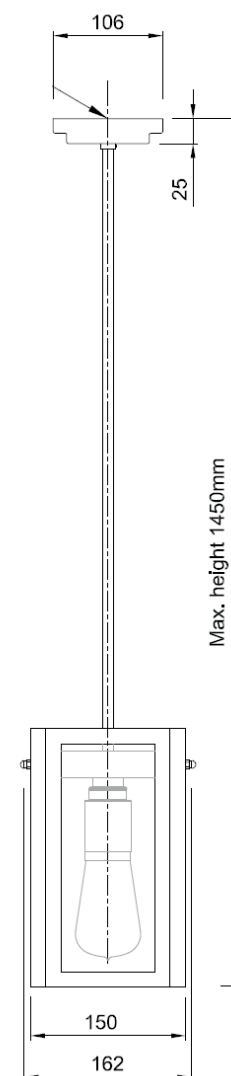

## General

Location Indoor  
Main material Brass/glass  
IP rating IP20  
Class I  
Bathroom zone Zone 3  
Voltage 220-240V  
Driver Required No  
Cable length ( m ) Made to order  
Dimensions ( mm/ W-H-D ) 1230-130-250  
Mounting method Suspension rod  
Brut weight (kg) 30  
Gross weight (kg) 21,5  
Packing (mm / W-H-D ) 1410x320x390  
Energy Efficiency % 0,78

## Lamp

Light source Included  
Number of light sources Caret squirrel cage  
4  
Soket Type E27  
Bulb shape ST64  
Max Lamp Length 165 mm  
power consumption 7,7W  
Luminous Flux 350lm  
Colour Temp 2300K  
CRI >80  
Lifetime 25000hrs.  
Beam angle 360°

## Finishes

■ Dark Bronze

SIDE VIEW

FRONT VIEW