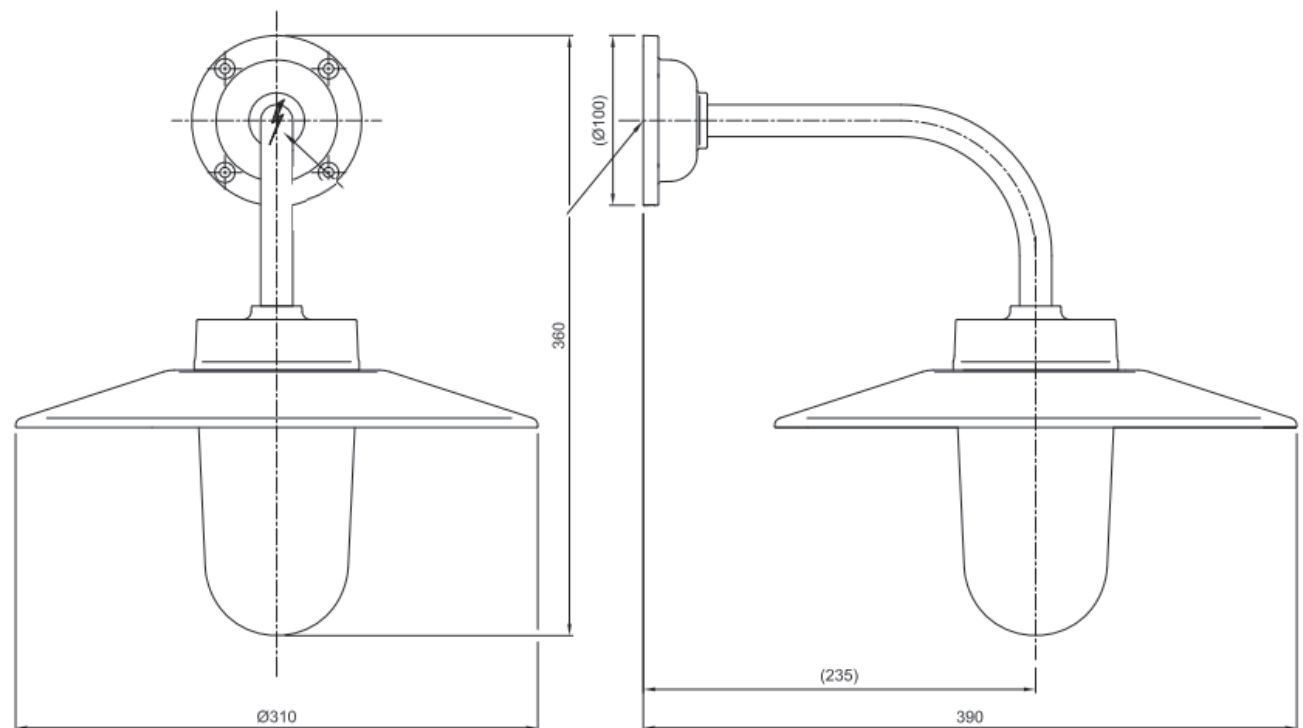

Lamp

Light source	Bulb
Number of light sources	1
Socket Type	E27
Bulb shape	A60
Max Lamp Length	110mm
power consumption	4W
Luminous Flux	470lm
Colour Temp	2700K
CRI	80
Lifetime	15000
Beam angle	360°

Included