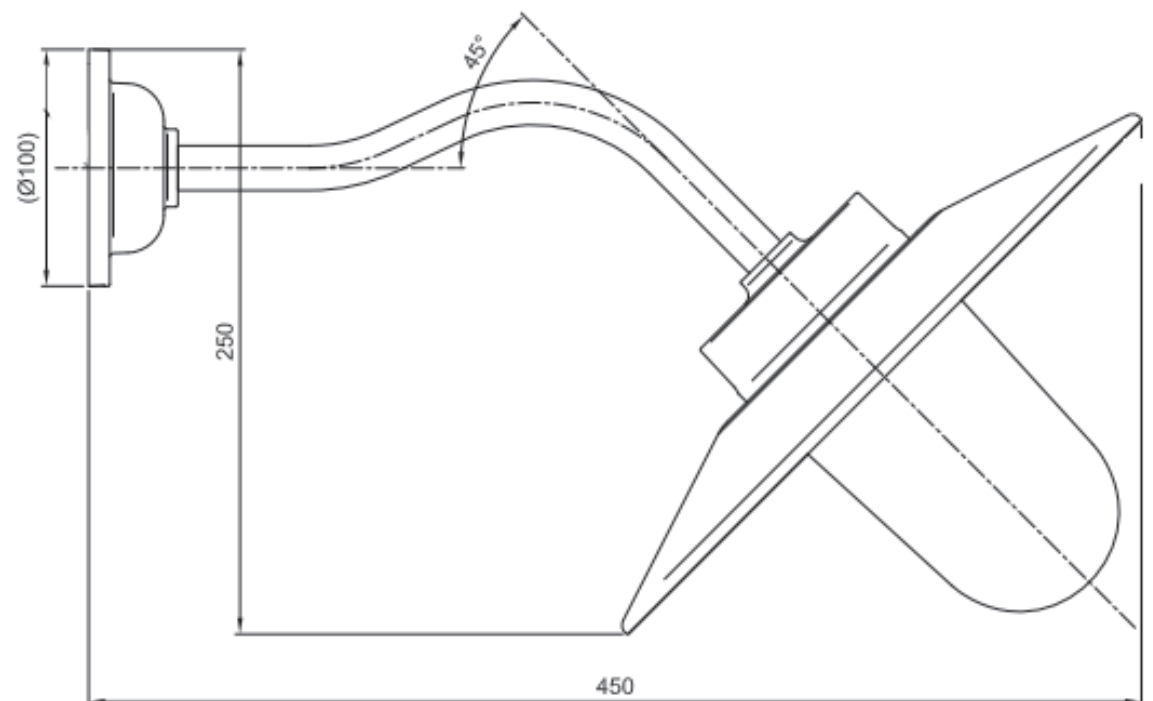

## General

Location	Outdoor
Main material	copper/glass
IP rating	IP44
Class	.
Bathroom zone	Zone 3
Voltage	230V
Driver Required	No
Cable length ( m )	.
Dimensions ( mm/ W-H-D )	310-360-450
Mounting method	Wall bracket
Brut weight (kg)	.
Gross weight (kg)	.
Packing (mm / W-H-D )	.
Energy Efficiency %	A++

## Lamp

	Included
Light source	Bulb
Number of light sources	1
Socket Type	E27
Bulb shape	A60
Max Lamp Length	110mm
power consumption	4W
Luminous Flux	470lm
Colour Temp	2700K
CRI	80
Lifetime	15000
Beam angle	360°

## General

Location	Outdoor
Main material	copper/glass
IP rating	IP44
Class	.
Bathroom zone	Zone 3
Voltage	230V
Driver Required	No
Cable length ( m )	.
Dimensions ( mm/ W-H-D )	310-360-390
Mounting method	Wall bracket
Brut weight (kg)	.
Gross weight (kg)	.
Packing (mm / W-H-D )	.
Energy Efficiency %	A++

## Lamp

Light source	Bulb
Number of light sources	1
Socket Type	E27
Bulb shape	A60
Max Lamp Length	110mm
power consumption	4W
Luminous Flux	470lm
Colour Temp	2700K
CRI	80
Lifetime	15000
Beam angle	360°