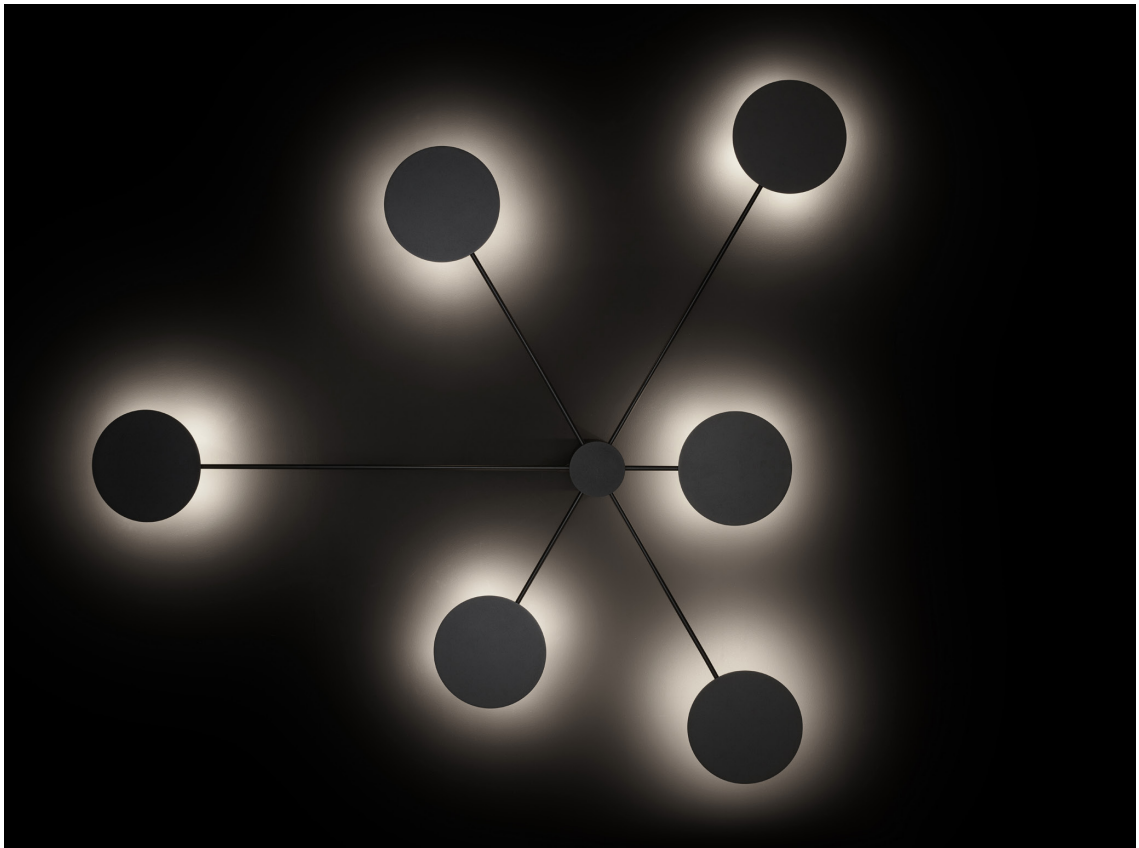

# round control

design by glenn marys

ROUND CONTROL is designed as a ceiling- and wall surface mounted system. During the installation, it can be adapted to any architectural concept due to countless variations in the design. The graphic character of the minimalistic design reveals its functions very honestly. ROUND CONTROL is devised for lighting rooms in commercial areas, board rooms and lounge areas as well as residential rooms. The indirect lighting – with high power LED modules - creates a soft and comfortable atmosphere when dimmed and provides a functional lighting at full power.

round control 1/2/3 base

voltage	<b>230V</b>
gear	<b>incorporated (TRIAC)</b>
class	<b>1</b>
diameter	<b>120 mm</b>
height	<b>160 mm</b>

order code base 1

white	<b>T100H1DWL</b>
black	<b>T100H1DZL</b>

order code base 2

order code

white	<b>T100P1DWL</b>
black	<b>T100P1DZL</b>

round control arm 2

lamp type	<b>LED</b>
colour temp.	<b>2700K</b>
max. watt	<b>13W</b>
voltage	<b>350mA</b>
lumen	<b>1546</b>
gear	<b>not incorporated</b>
length	<b>510 mm</b>
width	<b>230 mm</b>