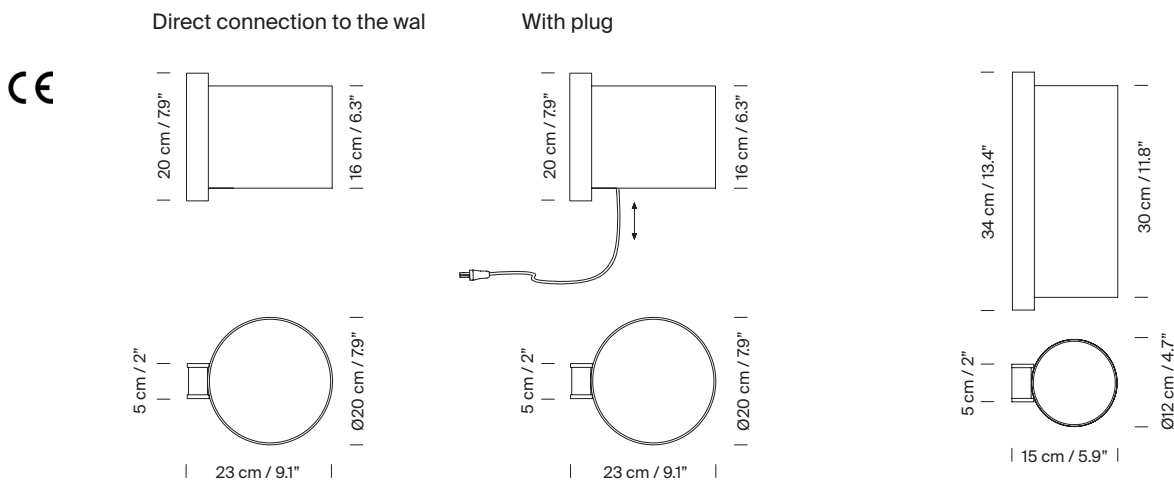

Maintenance:

Clean with a smooth cloth. Do not use ammonia, solvents or abrasive cleaning products.

Others:

The lamp is delivered in one package.
The assembly instructions are delivered with the product.

Model A: TMM corto

Model B: TMM largo

Collection:

Floor lamps

Wall lamps