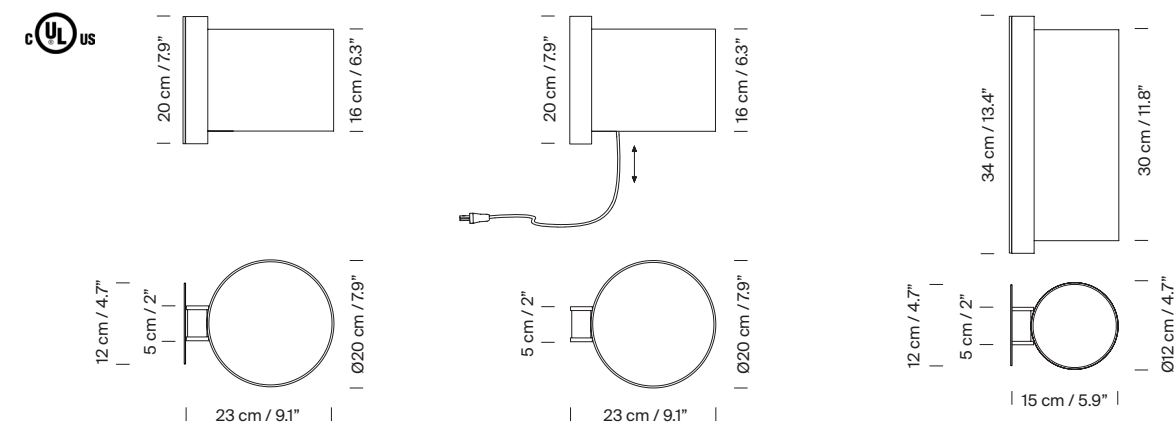

Maintenance:

Clean with a smooth cloth. Do not use ammonia, solvents or abrasive cleaning products.

Others:

The lamp is delivered in one package.
The assembly instructions are delivered with the product.

Model A: TMM corto

Model B: TMM largo

Collection:

Floor lamps

Wall lamps