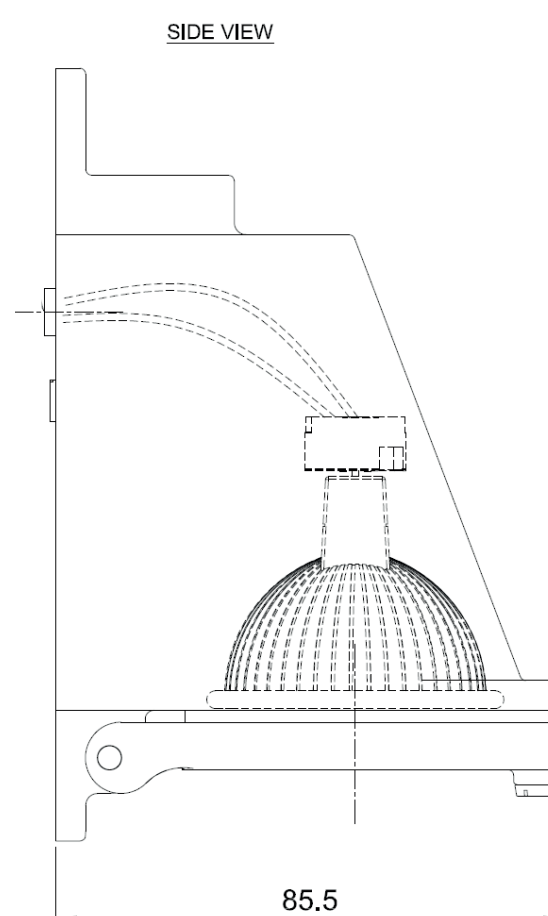

inédit

LIGHTING

TEKNA

Name **SPREADERLIGHT 12V**
Number **N028**
Collection **NAUTIC**

General

Location Indoor/outdoor
Main material Brass/glass
IP rating IP 44
Class II/III
Bathroom zone Zone 2
Voltage 12V ac/dc
Driver Required No
Cable length (m) Internal connection
Dimensions (mm/ W-H-D) W80mm - H130mm - D85,5mm.
Mounting method Wall mounting
Brut weight (kg) 1,5
Gross weight (kg) 1
Packing (mm / W-H-D) 180x150x90
Energy Efficiency % A

Lamp

Included
Light source LED Sora Vivid 12VMR16 GU5,3
Number of light sources .
Socket Type .
Bulb shape .
Max Lamp Length .
power consumption 9W
Luminous Flux 490lm
Colour Temp 3000K
CRI 95
Lifetime .
Beam angle .

inédit

LIGHTING

Name **SPREADERLIGHT 230V**
Number **N030**
Collection **NAUTIC**

TEKNA

General

Location	Indoor/outdoor
Main material	Brass/glass
IP rating	IP 65
Class	I
Bathroom zone	Zone 3
Voltage	230V
Driver Required	No
Cable length (m)	Internal connection
Dimenstions (mm/ W-H-D)	W80mm - H130mm - D85,5mm.
Mounting method	Wall mounting
Brut weight (kg)	1,5
Gross weight (kg)	1
Packing (mm / W-H-D)	180x150x90
Energy Efficiency %	A

Lamp

Lamp	Included
Light source	LED module 230V
Number of light sources	.
Socket Type	.
Bulb shape	.
Max Lamp Length	.
power consumption	4W
Luminous Flux	316Lm
Colour Temp	2700K
CRI	90
Lifetime	.
Beam angle	.