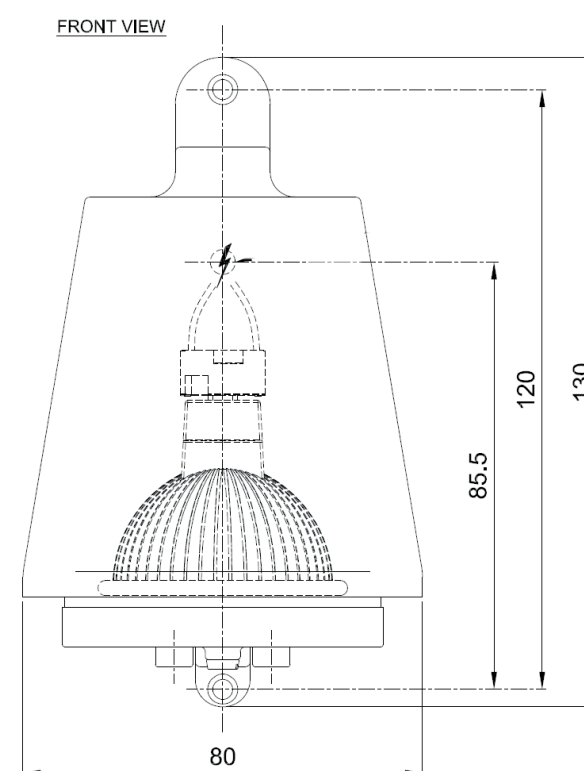

inédit

LIGHTING

TEKNA

Name **SPREADERLIGHT 12V**
Number **N028**
Collection **NAUTIC**

General

Location Indoor/outdoor
Main material Brass/glass
IP rating IP 44
Class II/III
Bathroom zone Zone 2
Voltage 12V ac/dc
Driver Required No
Cable length (m) Internal connection
Dimensions (mm/ W-H-D) W80mm - H130mm - D85,5mm.
Mounting method Wall mounting
Brut weight (kg) 1,5
Gross weight (kg) 1
Packing (mm / W-H-D) 180x150x90
Energy Efficiency % A

Lamp

Included
Light source LED Sora Vivid 12VMR16 GU5,3
Number of light sources .
Socket Type .
Bulb shape .
Max Lamp Length .
power consumption 9W
Luminous Flux 490lm
Colour Temp 3000K
CRI 95
Lifetime .
Beam angle .

inédit

LIGHTING

Name **SPREADERLIGHT 230V**
Number **N030**
Collection **NAUTIC**

TEKNA

General

Location	Indoor/outdoor
Main material	Brass/glass
IP rating	IP 65
Class	I
Bathroom zone	Zone 3
Voltage	230V
Driver Required	No
Cable length (m)	Internal connection
Dimenstions (mm/ W-H-D)	W80mm - H130mm - D85,5mm.
Mounting method	Wall mounting
Brut weight (kg)	1,5
Gross weight (kg)	1
Packing (mm / W-H-D)	180x150x90
Energy Efficiency %	A

Lamp

Lamp	Included
Light source	LED module 230V
Number of light sources	.
Socket Type	.
Bulb shape	.
Max Lamp Length	.
power consumption	4W
Luminous Flux	316Lm
Colour Temp	2700K
CRI	90
Lifetime	.
Beam angle	.