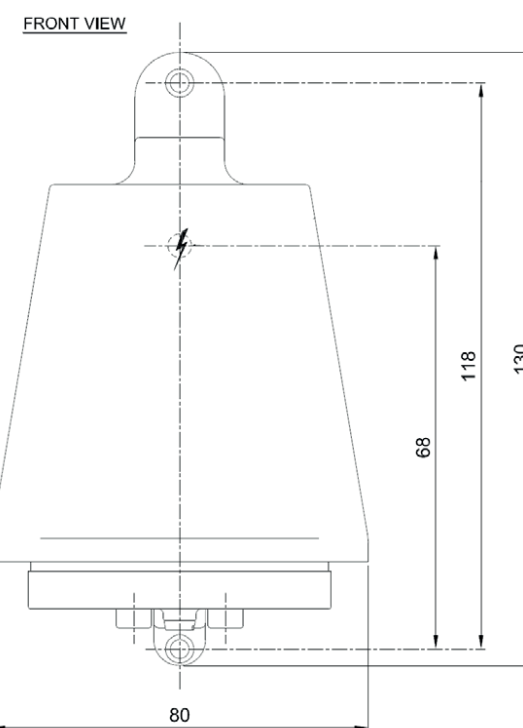

inédit

LIGHTING

TEKNA

Name **SPREADERLIGHT 12V**
Number **N028**
Collection **NAUTIC**

General

Location Indoor/outdoor
Main material Brass/glass
IP rating IP 44
Class II/III
Bathroom zone Zone 2
Voltage 12V ac/dc
Driver Required No
Cable length (m) Internal connection
Dimensions (mm/ W-H-D) W80mm - H130mm - D85,5mm.
Mounting method Wall mounting
Brut weight (kg) 1,5
Gross weight (kg) 1
Packing (mm / W-H-D) 180x150x90
Energy Efficiency % A

inédit

LIGHTING

Name **SPREADERLIGHT 230V**
Number **N030**
Collection **NAUTIC**

TEKNA

General

Location	Indoor/outdoor
Main material	Brass/glass
IP rating	IP 65
Class	I
Bathroom zone	Zone 3
Voltage	230V
Driver Required	No
Cable length (m)	Internal connection
Dimenstions (mm/ W-H-D)	W80mm - H130mm - D85,5mm.
Mounting method	Wall mounting
Brut weight (kg)	1,5
Gross weight (kg)	1
Packing (mm / W-H-D)	180x150x90
Energy Efficiency %	A

Lamp

Lamp	Included
Light source	LED module 230V
Number of light sources	.
Socket Type	.
Bulb shape	.
Max Lamp Length	.
power consumption	4W
Luminous Flux	316Lm
Colour Temp	2700K
CRI	90
Lifetime	.
Beam angle	.