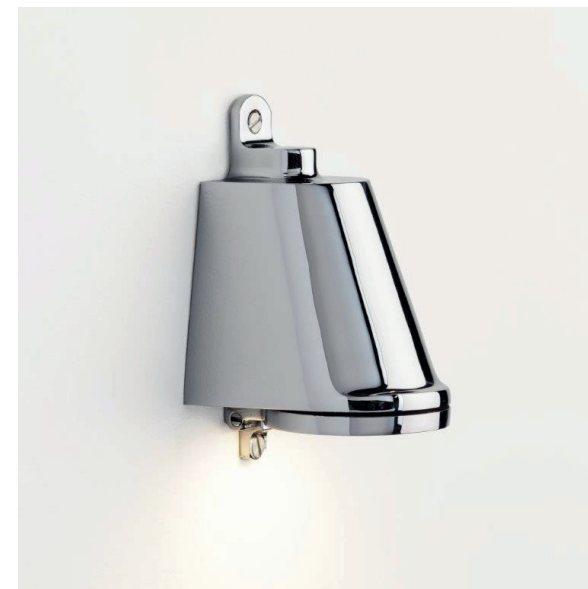

inédit

LIGHTING

TEKNA

Name **SPREADERLIGHT 12V**
Number **N028**
Collection **NAUTIC**

General

Location Indoor/outdoor
Main material Brass/glass
IP rating IP 44
Class II/III
Bathroom zone Zone 2
Voltage 12V ac/dc
Driver Required No
Cable length (m) Internal connection
Dimensions (mm/ W-H-D) W80mm - H130mm - D85,5mm.
Mounting method Wall mounting
Brut weight (kg) 1,5
Gross weight (kg) 1
Packing (mm / W-H-D) 180x150x90
Energy Efficiency % A

Lamp

Included
Light source LED Sora Vivid 12VMR16 GU5,3
Number of light sources .
Socket Type .
Bulb shape .
Max Lamp Length .
power consumption 9W
Luminous Flux 490lm
Colour Temp 3000K
CRI 95
Lifetime .
Beam angle .

inédit

LIGHTING

Name **SPREADERLIGHT 230V**
Number **N030**
Collection **NAUTIC**

TEKNA

General

Location	Indoor/outdoor
Main material	Brass/glass
IP rating	IP 65
Class	I
Bathroom zone	Zone 3
Voltage	230V
Driver Required	No
Cable length (m)	Internal connection
Dimenstions (mm/ W-H-D)	W80mm - H130mm - D85,5mm.
Mounting method	Wall mounting
Brut weight (kg)	1,5
Gross weight (kg)	1
Packing (mm / W-H-D)	180x150x90
Energy Efficiency %	A