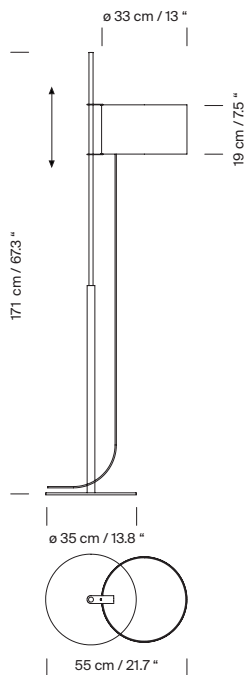

inédit

LIGHTING

TMD

Miguel Milá. 2005
Floor Lamps

Regulations:

CE
UNE-EN 60598
UNE-EN 55015
UNE-EN 60529

UL

Dry location only
UL-153
E-352592

Maintenance:

Clean with a smooth cloth. Do not use ammonia, solvents or abrasive cleaning products.

Others:

The lamp is delivered in different packages.
The assembly instructions are delivered with the product.

Model:

Collection:

Table lamps

Floor lamps