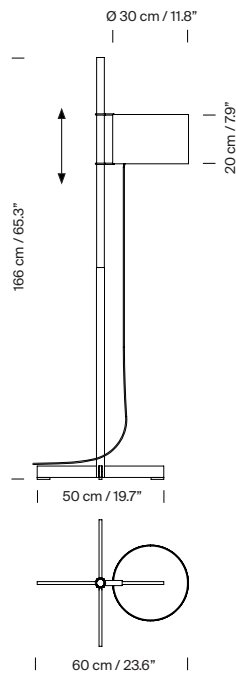

inédit

LIGHTING

TMM

Miguel Milá. 1961
Floor Lamps

Regulations:

CE
UNE-EN 60598
UNE-EN 55015
UNE-EN 60529

UL

Dry location only
UL-153
E-352592

Maintenance:

Clean with a smooth cloth. Do not use ammonia, solvents or abrasive cleaning products.

Others:

The lamp is delivered in different packages.
The assembly instructions are delivered with the product.

Model:

Collection:

Floor lamps

Wall lamps