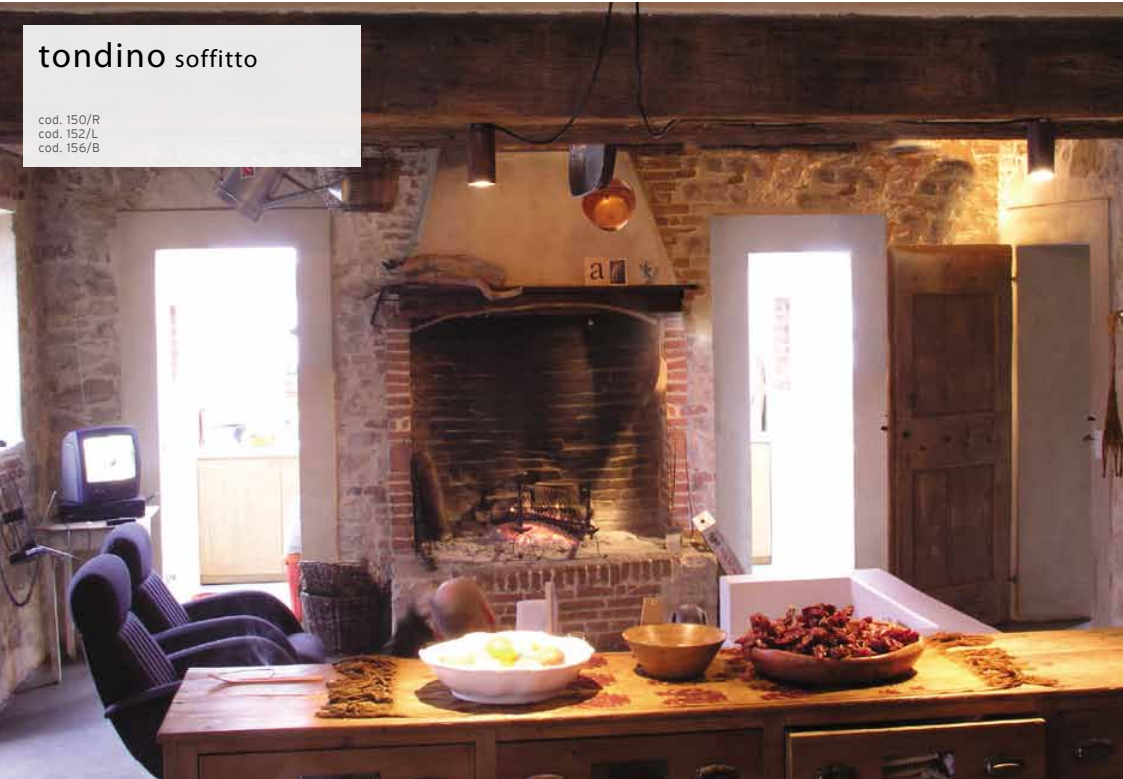

inédit

LIGHTING

tondino soffitto

cod. 150/R
cod. 152/L
cod. 156/B

Apparecchio downlight, attacco GU10
Le finiture disponibili sono ruggine, bianco e alluminio lucidato

Downlight luminaire, GU10 lamp holder
The available finishes are rust, white and polished aluminium

kg. 0,49

	B	
/Bianco RAL 9003		
	L	
/Lucido		
	R	
/Ruggine		

 LED GU10 MR16 220V  IP20  120 cm   