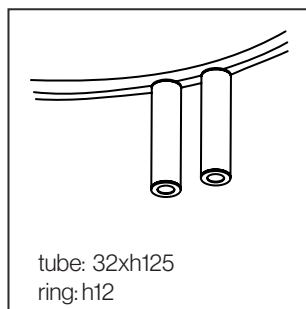

ORDER CODE

BLACK	TP9BBZL
BRONZE	TP9BBOE
BRUSHED BRASS	TP9BBLB
WHITE	TP9BBWL

CABLE GUIDE

ORDER CODE

BLACK	TP39ZL
BRUSHED BRASS	TP39LB
WHITE	TP39WL

475 mm
675 mm
875 mm

cable:
2500 mm

475 mm
675 mm
875 mm