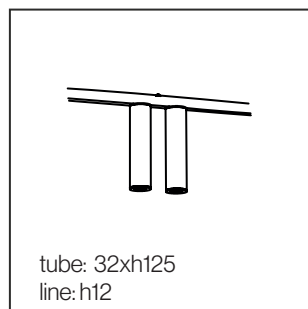

WHITE TP55WL

CEILING PLATE C1B 5,5

ORDER CODE

BLACK TP9BBZL

BRONZE TP9BBOE

BRUSHED BRASS TP9BBLB

WHITE TP9BBWL

CABLE GUIDE

ORDER CODE

BLACK TP39ZL

BRUSHED BRASS TP39LB

WHITE TP39WL

tube: 32xh75
line: h12

tube: 32xh125
line: h12

tube: 32xh185
line: h12

tossB