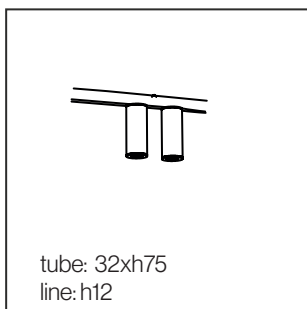

ORDER CODE TRIAC*

144x60xh32 MW40T

**only for TWINS LINE 180*

CEILING BASE SB 5,5

ORDER CODE

BLACK TP55ZL

BRONZE TP55OE

BRUSHED BRASS TP55LB

WHITE TP55WL

CEILING PLATE C1B 5,5

ORDER CODE

BLACK TP9BBZL

BRONZE TP9BBOE

BRUSHED BRASS TP9BBLB

WHITE TP9BBWL

CABLE GUIDE

ORDER CODE

BLACK TP39ZL

BRUSHED BRASS TP39LB

WHITE TP39WL

tube: 32xh75
line: h12

tube: 32xh125
line: h12

tube: 32xh185
line: h12

tossB