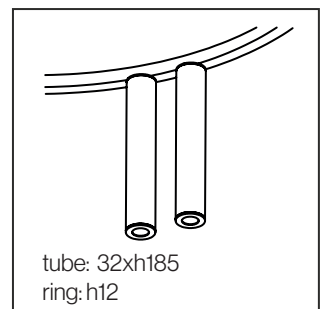

DRIVERS

ORDER CODE DALI

120x75xh25	TMW0009

ORDER CODE TRIAC

144x60xh32	MW40T

CEILING BASE SB 5,5

ORDER CODE

BLACK	TP55ZL
BRONZE	TP55OE
BRUSHED BRASS	TP55LB
WHITE	TP55WL

CEILING PLATE C1B 5,5

ORDER CODE

BLACK	TP9BBZL
BRONZE	TP9BBOE
BRUSHED BRASS	TP9BBLB
WHITE	TP9BBWL

CABLE GUIDE

ORDER CODE

BLACK	TP39ZL
BRUSHED BRASS	TP39LB
WHITE	TP39WL

475 mm
675 mm
875 mm

cable:
2500 mm

475 mm
675 mm
875 mm

180x75xh25

475 mm
675 mm
875 mm