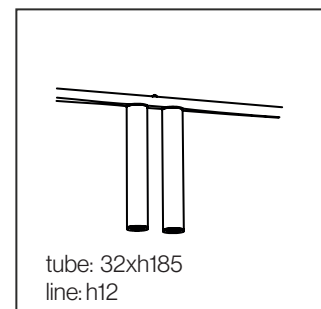

WHITE TP55WL

CEILING PLATE C1B 5,5

ORDER CODE

BLACK TP9BBZL

BRONZE TP9BBOE

BRUSHED BRASS TP9BBLB

WHITE TP9BBWL

CABLE GUIDE

ORDER CODE

BLACK TP39ZL

BRUSHED BRASS TP39LB

WHITE TP39WL

tube: 32xh75
line: h12

tube: 32xh125
line: h12

tube: 32xh185
line: h12

tossB