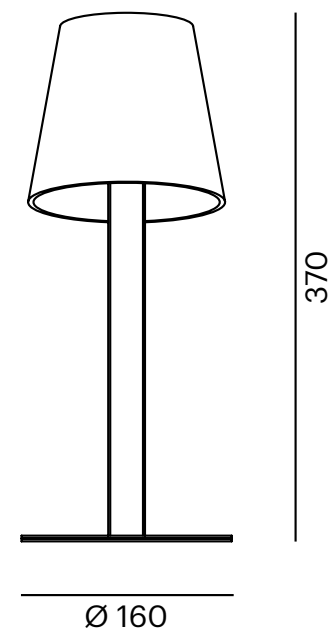

inédit

LIGHTING

Teo

Teo T

LED · 220-240V AC · 6W · 3000K · CRI>90 · 400lm
incl. 3-stage cable dimmable

101-500096ok B

CE IP 20

Its remarkable fraction of light makes Teo a must-have for modern living.