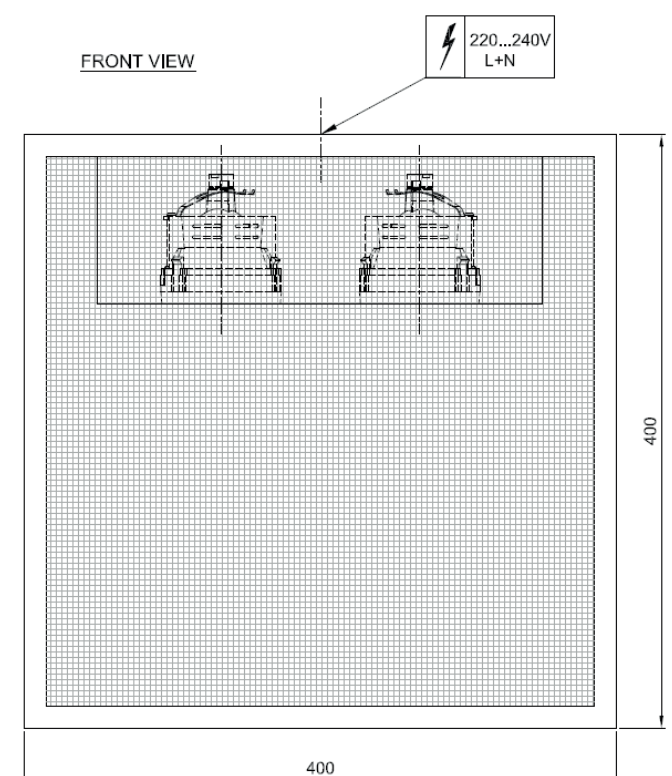

inédit

LIGHTING

TEKNA

Name **TRIBECA 2**
Number **N138**
Collection **ARTON**

General

Location Indoor
Main material Brass/Aluminum alloy
IP rating IP20
Class I
Bathroom zone Zone 3
Voltage 230V
Driver Required Integrated
Cable length (m) 0,2
Dimenstions (mm/W-H-D) .
Mounting method Ceiling installation kit
Brut weight (kg) 9
Gross weight (kg) 7
Packing (mm / W-H-D) .
Energy Efficiency % A

Lamp

Light source Included
Light source Soraa retrofit led
Number of light sources 2
Soket Type GU10
Bulb shape MR16
Max Lamp Length 54,5
power consumption 7,5W / 9,5W
Luminous Flux 390lm / 465lm
Colour Temp 2700K / 3000K
CRI 95
Lifetime 35000
Beam angle 10° / 25° / 36° / 60°

Electrical

Switched .
Battery No
Dimmible Yes
Dimming Range <20% to 100%
Dimming method Phase dim
Supply Frequency 50Hz / 60Hz
Driver/Ballast Voltage 230Vac
Efficacy A

Finishes

■ Dark Bronze
■ Polished Chrome Plated Brass
■ Burshed Nickel Plated Brass