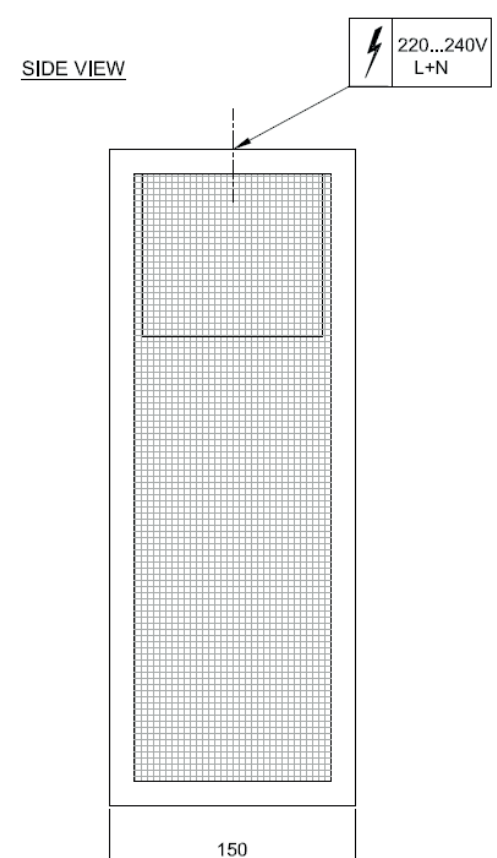

inédit

LIGHTING

TEKNA

Name **TRIBECA 2**
Number **N138**
Collection **ARTON**

General

Location Indoor
Main material Brass/Aluminum alloy
IP rating IP20
Class I
Bathroom zone Zone 3
Voltage 230V
Driver Required Integrated
Cable length (m) 0,2
Dimenstions (mm/W-H-D) .
Mounting method Ceiling installation kit
Brut weight (kg) 9
Gross weight (kg) 7
Packing (mm / W-H-D) .
Energy Efficiency % A

Lamp

Light source Included
Light source Soraa retrofit led
Number of light sources 2
Soket Type GU10
Bulb shape MR16
Max Lamp Length 54,5
power consumption 7,5W / 9,5W
Luminous Flux 390lm / 465lm
Colour Temp 2700K / 3000K
CRI 95
Lifetime 35000
Beam angle 10° / 25° / 36° / 60°

Electrical

Switched .
Battery No
Dimmible Yes
Dimming Range <20% to 100%
Dimming method Phase dim
Supply Frequency 50Hz / 60Hz
Driver/Ballast Voltage 230Vac
Efficacy A

Finishes

■ Dark Bronze
■ Polished Chrome Plated Brass
■ Burshed Nickel Plated Brass