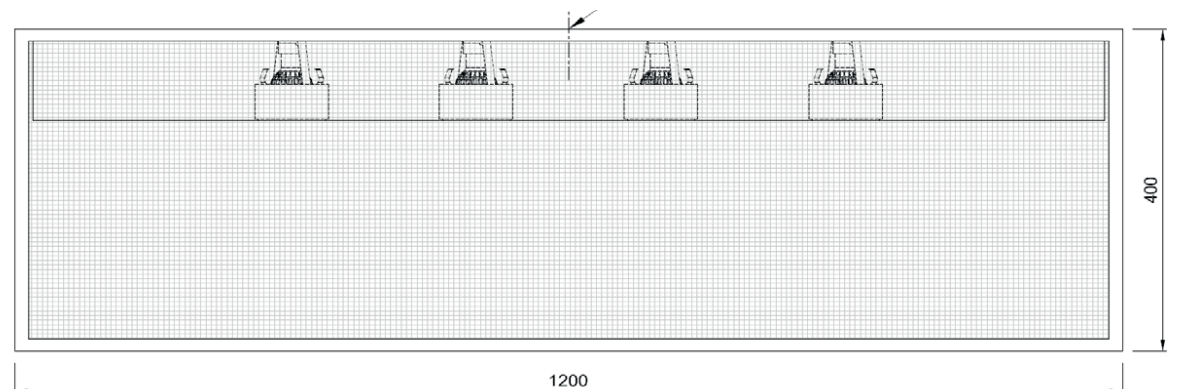

## Lamp

Light source Soraal retrofit led  
Number of light sources 4  
Soket Type GU10  
Bulb shape MR16  
Max Lamp Length 54,5  
power consumption 7,5W / 9,5W  
Luminous Flux 390lm / 465lm  
Colour Temp 2700K / 3000K  
CRI 95  
Lifetime 35000  
Beam angle 10° / 25° / 36° / 60°