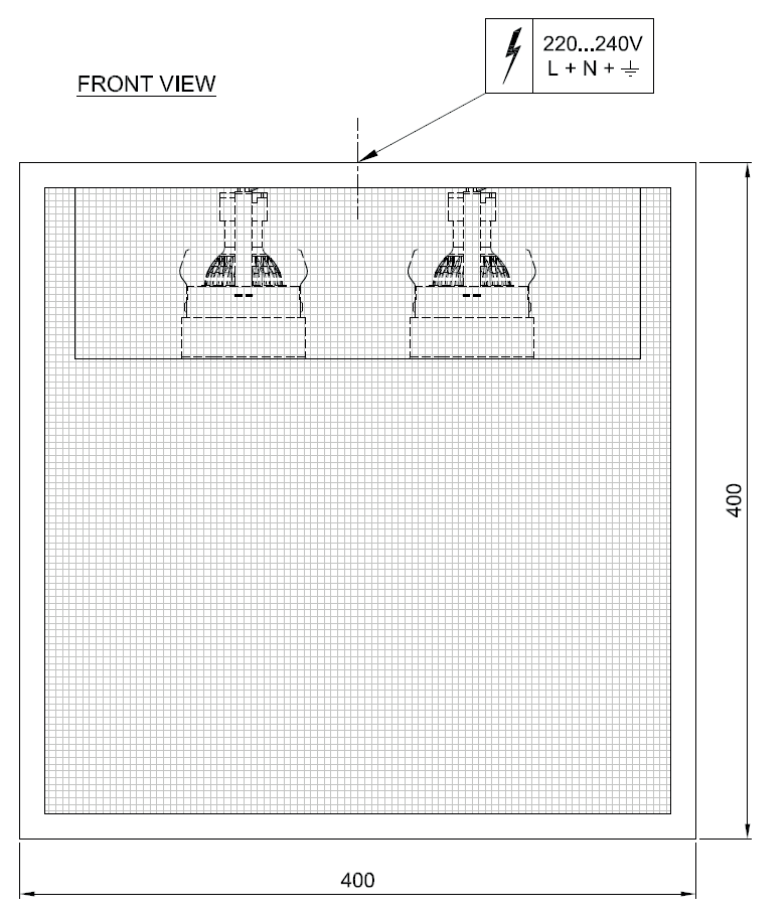

inédit

LIGHTING

TEKNA

Name **TRIBECA 4**
Number **N139**
Collection **ARTON**

General

Location Indoor
Main material Brass/Aluminum alloy
IP rating IP20
Class I
Bathroom zone Zone 3
Voltage 230V
Driver Required Integrated
Cable length (m) 0,2
Dimensions (mm/ W-H-D) .
Mounting method Ceiling installation kit
Brut weight (kg) 13.4
Gross weight (kg) 10
Packing (mm / W-H-D) 530x530x500
Energy Efficiency % A

Lamp

Light source Soraa retrofit led
Number of light sources 4
Socket Type GU10
Bulb shape MR16
Max Lamp Length 54,5
power consumption 7,5W / 9,5W
Luminous Flux 390lm / 465lm
Colour Temp 2700K / 3000K
CRI 95
Lifetime 35000
Beam angle 10° / 25° / 36° / 60°

Electrical

Switched .
Battery No
Dimmible Yes
Dimming Range <20% to 100%
Dimming method Phase dim
Supply Frequency 50Hz / 60Hz
Driver/Ballast Voltage 230Vac
Efficacy A

Finishes

■ Dark Bronze
■ Polished Chrome Plated Brass
■ Burshed Nickel Plated Brass