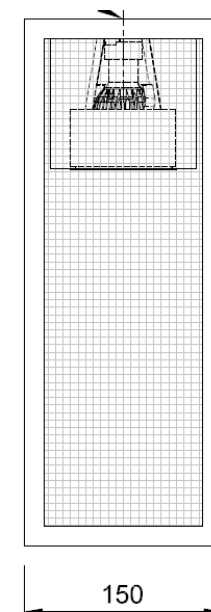

## Lamp

Light source Included  
Light source Soraa retrofit led  
Number of light sources 2  
Soket Type GU10  
Bulb shape MR16  
Max Lamp Length 54,5  
power consumption 7,5W / 9,5W  
Luminous Flux 390lm / 465lm  
Colour Temp 2700K / 3000K  
CRI 95  
Lifetime 35000  
Beam angle 10° / 25° / 36° / 60°

## Lamp

Light source Soraa retrofit led  
Number of light sources 4  
Socket Type GU10  
Bulb shape MR16  
Max Lamp Length 54,5  
power consumption 7,5W / 9,5W  
Luminous Flux 390lm / 465lm  
Colour Temp 2700K / 3000K  
CRI 95  
Lifetime 35000  
Beam angle 10° / 25° / 36° / 60°

## Lamp

Light source Soraal retrofit led  
Number of light sources 4  
Soket Type GU10  
Bulb shape MR16  
Max Lamp Length 54,5  
power consumption 7,5W / 9,5W  
Luminous Flux 390lm / 465lm  
Colour Temp 2700K / 3000K  
CRI 95  
Lifetime 35000  
Beam angle 10° / 25° / 36° / 60°