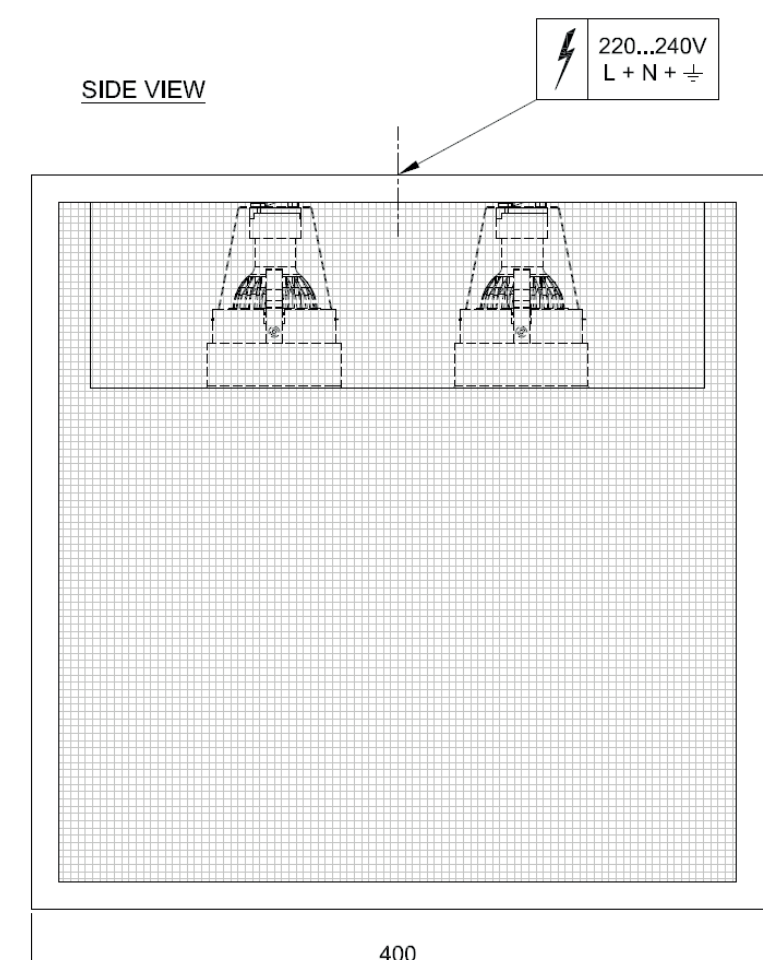

inédit

LIGHTING

TEKNA

Name **TRIBECA 4**
Number **N139**
Collection **ARTON**

General

Location Indoor
Main material Brass/Aluminum alloy
IP rating IP20
Class I
Bathroom zone Zone 3
Voltage 230V
Driver Required Integrated
Cable length (m) 0,2
Dimensions (mm/ W-H-D) .
Mounting method Ceiling installation kit
Brut weight (kg) 13.4
Gross weight (kg) 10
Packing (mm / W-H-D) 530x530x500
Energy Efficiency % A

Lamp

Light source Soraa retrofit led
Number of light sources 4
Socket Type GU10
Bulb shape MR16
Max Lamp Length 54,5
power consumption 7,5W / 9,5W
Luminous Flux 390lm / 465lm
Colour Temp 2700K / 3000K
CRI 95
Lifetime 35000
Beam angle 10° / 25° / 36° / 60°

Electrical

Switched .
Battery No
Dimmible Yes
Dimming Range <20% to 100%
Dimming method Phase dim
Supply Frequency 50Hz / 60Hz
Driver/Ballast Voltage 230Vac
Efficacy A

Finishes

■ Dark Bronze
■ Polished Chrome Plated Brass
■ Burshed Nickel Plated Brass