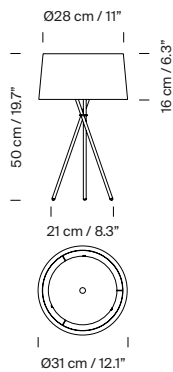

inédit

LIGHTING

Tripode

Santa & Cole Team. 2002
Table lamp

Regulations:

CE
UNE-EN 60598
UNE-EN 55015
UNE-EN 60529

UL
Dry location only
UL-153
E-352592

Maintenance:

Clean with a smooth cloth. Do not use ammonia, solvents or abrasive cleaning products.

Others:

The lamp is delivered in different packages.
The assembly instructions are delivered with the product.

Model A: Tripode M3 (sizes in cm)