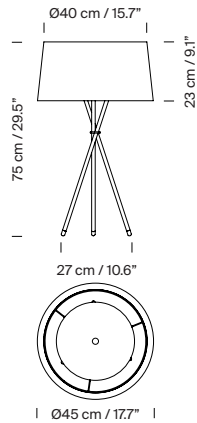

General description:

Black metal structure.

Natural, red-amber or black ribbon lampshade, or terracotta, mustard or green Raw Color ribbon.

Black metal top cover.

Electric cable length: 2,25 m / 88.6"

Light source:

(A)

Recommended light source:

LED bulb: 6 W

Other light sources: Máx. 40 W

E14 - E12

(Max. hgt. 85 mm / 3.3")

(B)

Recommended light source (dimmable):

Model B: Tripode G6 (sizes in cm)

Collection:

Table lamps

Tripode G6 / M3

Floor lamps

Tripode G5

Pendant lamps

GT5 / GT6