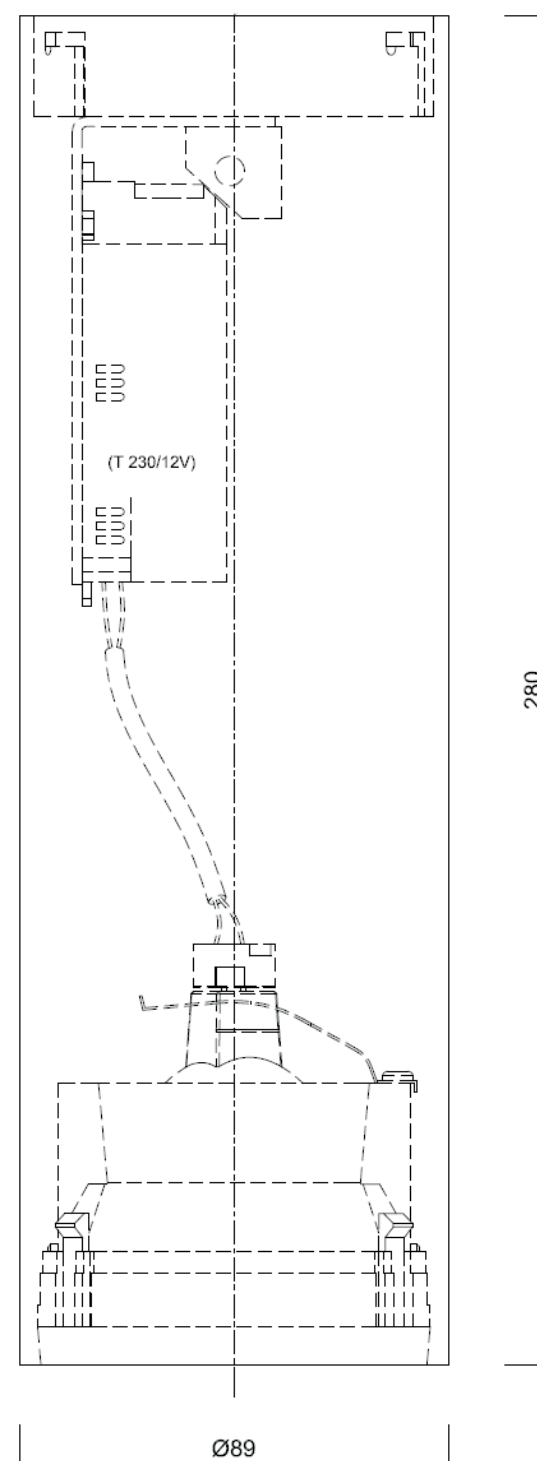

inédit

LIGHTING

TEKNA

Name **TUBE CEILING**
Number **N163**
Collection **FLATSPOT**

General

Location Indoor
Main material Aluminum alloy
IP rating IP20
Class I
Bathroom zone Zone 3
Voltage 230Vac
CC 0,04A / 0,05A
Driver Required No
Cable length (m) 3
Dimensions (mm/ W-H-D) .
Mounting method Ceiling installation kit
Brut weight (kg) .
Gross weight (kg) .
Packing (mm / W-H-D) .
Energy Efficiency % .

Lamp

Light source Soraa retrofit led
Number of light sources 1
Soket Type GU10
Bulb shape MR16
Max Lamp Length 54,5
power consumption 7,5W / 9,5W
Luminous Flux 390lm / 465lm
Colour Temp 2700k / 3000k
CRI 95
Lifetime 35000
Beam angle 10° / 25° / 36° / 60°

Electrical

Switched .
Battery No
Dimmible Yes
Dimming Range < 20% to 100%
Dimming method Phase dim
Supply Frequency 50Hz / 60Hz
Driver/Ballast Voltage 230Vac
Efficacy A

Finishes

- Lacquered bronze - gold reflector
- Lacquered black - chrome reflector
- Lacquered white - white reflector
- Lacquered custom color - chrome reflector