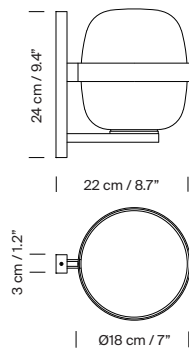

inédit

LIGHTING

Wally

Miguel Milá. 1962
Table Lamps

Regulations:

CE
UNE-EN 60598
UNE-EN 55015
UNE-EN 60529

UL
Dry and damp location
UL-1598
E-353545

Maintenance:

Clean with a smooth cloth. Do not use ammonia, solvents or abrasive cleaning products.

Others:

The lamp is delivered in one package.
The assembly instructions are delivered with the product.

Model: