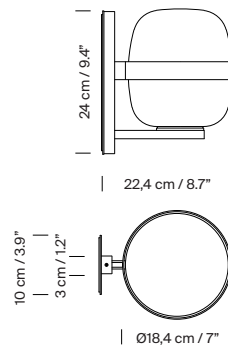

inédit

LIGHTING

Wally

Miguel Milá. 1962
Table Lamps

Regulations:

CE
UNE-EN 60598
UNE-EN 55015
UNE-EN 60529

UL
Dry and damp location
UL-1598
E-353545

Maintenance:

Clean with a smooth cloth. Do not use ammonia, solvents or abrasive cleaning products.

Others:

The lamp is delivered in one package.
The assembly instructions are delivered with the product.

Model: