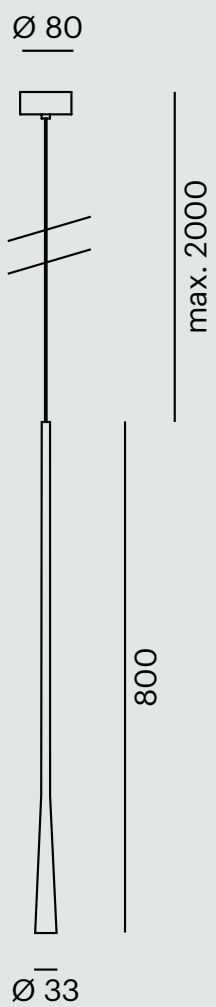

inédit

LIGHTING

Yira

Yira PD

LED · 220-240V AC · 6W · 3000K · CRI>90 · 380lm
incl. control unit

738-10049200 **T**
738-10049500 **WM**
738-10049600 **BM**

CE IP 20

With its minimal and lean design, Yira sheds its light funnel-shaped.