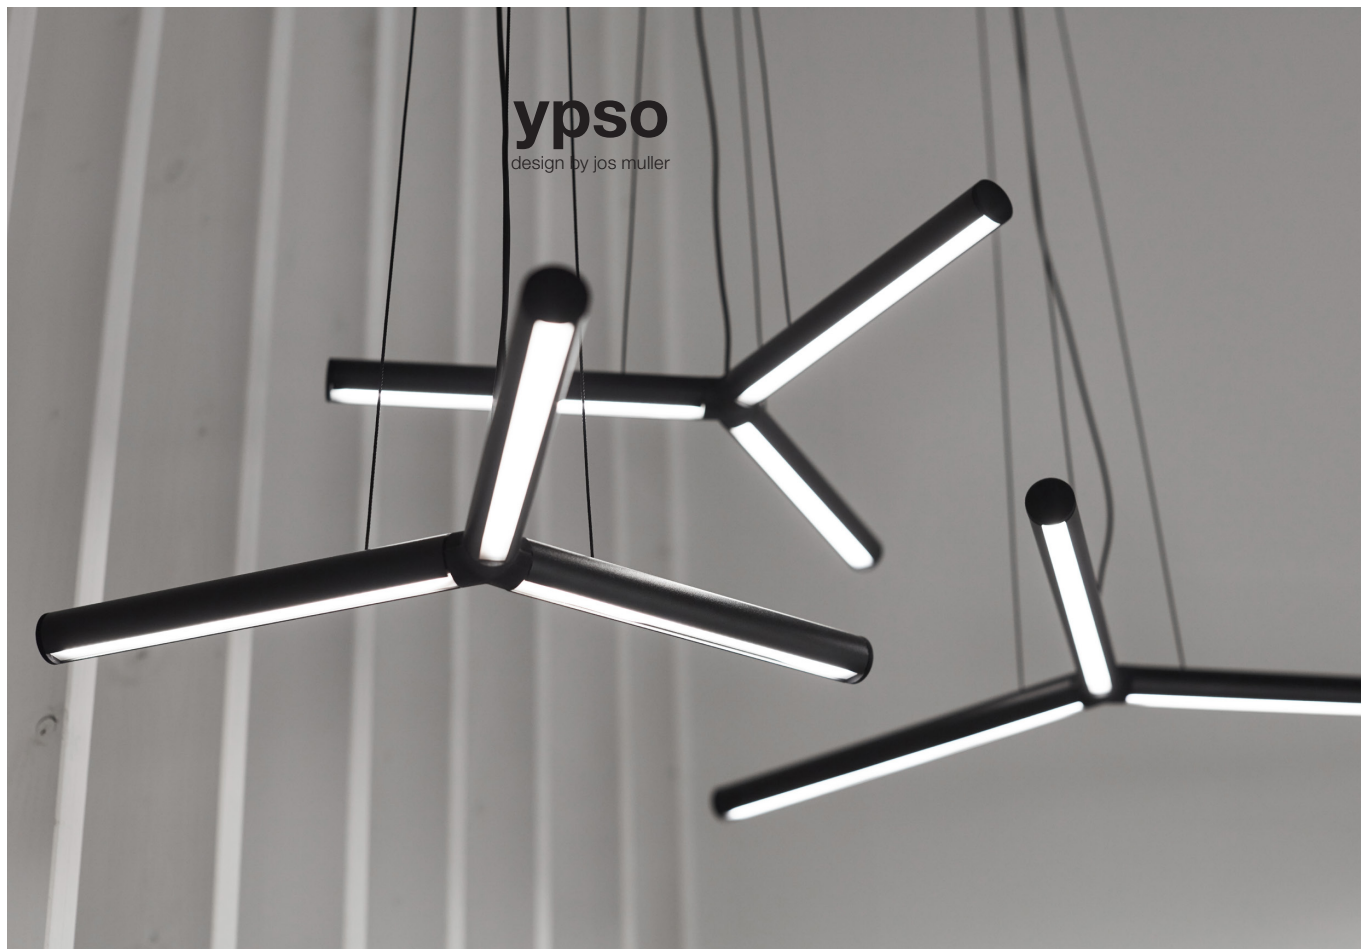

inédit

LIGHTING

The name YPSO refers to the letter ypsilon on which its shape is inspired. The light is spread in three directions creating a large area of illumination. When installed in group, YPSO seems to create structures in the air.

A 3D printed connection piece is holding the tubes in place and provides a nice detail to the design. YPSO is provided with 3 steelcables so that the lamp can be installed horizontally or oblique by adjusting each cable individually. This playful pendant lamp is equipped with a high efficient LED strip, comes in two different sizes and is available in black and white.

ypso S

| | |
|--------------|-------------------------|
| lamp type | LED |
| colour temp. | 2700K / 3000K |
| max. watt | 12W |
| voltage | 230V |
| lumen | 510 |
| class | 1 |
| gear | incorporated |
| length | 400 mm |
| width | 400 mm |
| height | 25 (max 2500) mm |

order code 2700K

| | |
|-------|-----------------|
| white | T94H2DWL |
| black | T94H2DZL |

order code 3000K

| | |
|-------|-----------------|
| white | T94H1DWL |
| black | T94H1DZL |

ypso S dim

| | |
|--------------|-------------------------|
| lamp type | LED |
| colour temp. | 2700K / 3000K |
| max. watt | 12W |
| voltage | 230V |
| dim | 1-10V/PUSH |
| lumen | 510 |
| class | 1 |
| gear | incorporated |
| length | 400 mm |
| width | 400 mm |
| height | 25 (max 2500) mm |