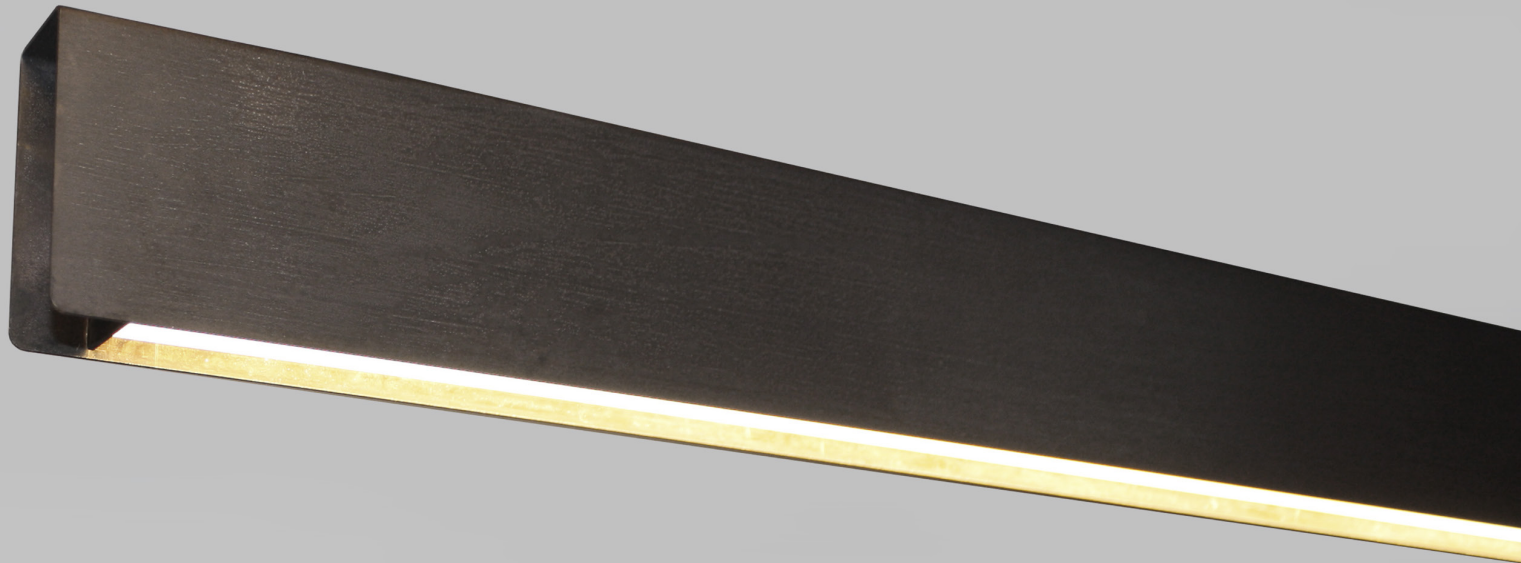

inédit

LIGHTING

NOSTA / Avignon

Admirable lighting with Avignon

Admirable lighting with Avignon

As clean and pure as it gets with high quality LED strips for an appealing light. Avignon can be placed directly above a dining table, home or office workspace.

	AVIGNON 1350 24W DIM	AVIGNON 1350 24W w/out driver	AVIGNON 2000 37W DIM	AVIGNON 2000 37W w/out driver								
BRONZE	U111H3DOE	U111H4DOE	U111H7DOE	U111H8DOE								
BLACK	U111H3DZL	U111H4DZL	U111H7DZL	U111H8DZL								
WHITE	U111H3DWL	U111H4DWL	U111H7DWL	U111H8DWL								
BRUSHED BRASS	U111H3DLB	U111H4DLB	U111H7DLB	U111H8DLB								
BASE												
CCT	2700	2700	2700	2700								
LED												
MAX.WATT	24W	24W	37W	37W								
LUMEN	2150lm	2150lm	3360lm	3360lm								
CLASS	class I		class I									
GEAR	incorporated	not incorporated	incorporated	not incorporated								
DIMMABLE	YES*	-	YES*	-								
DIMENSIONS (mm)	L1350 x H55 x B22	L1350 x H55 x B22	L1995 x H55 x B22	L1995 x H55 x B22								
		D 40mm- 80mm		D 40mm- 80mm								