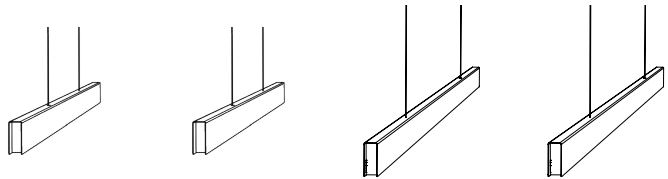

	AVIGNON 1350 24W DIM	AVIGNON 1350 24W w/out driver	AVIGNON 2000 37W DIM	AVIGNON 2000 37W w/out driver								
BRONZE	U111H3DOE	U111H4DOE	U111H7DOE	U111H8DOE								
BLACK	U111H3DZL	U111H4DZL	U111H7DZL	U111H8DZL								
WHITE	U111H3DWL	U111H4DWL	U111H7DWL	U111H8DWL								
BRUSHED BRASS	U111H3DLB	U111H4DLB	U111H7DLB	U111H8DLB								
BASE												
CCT	2700	2700	2700	2700								
LED												
MAX.WATT	24W	24W	37W	37W								
LUMEN	2150lm	2150lm	3360lm	3360lm								
CLASS	class I		class I									
GEAR	incorporated	not incorporated	incorporated	not incorporated								
DIMMABLE	YES*	-	YES*	-								
DIMENSIONS (mm)	L1350 x H55 x B22	L1350 x H55 x B22	L1995 x H55 x B22	L1995 x H55 x B22								
		D 40mm- 80mm		D 40mm- 80mm								