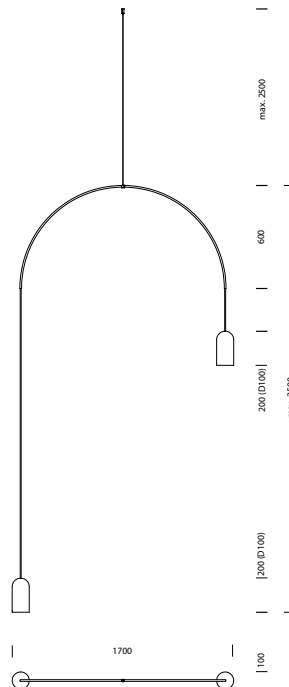

BOW FLOOR

DESIGNED BY DAVID DOLCINI

tossB

PRODUCT INFORMATION

BOW FLOOR

LAMP TYPE	RETROFIT LED
FITTING	E27
WATTAGE	15W
VOLTAGE	230V
CLASS	1

ORDER CODE

BLACK	T97F1IZL
-------	----------

ORDER CODE

BLACK	T97F2IZL
-------	----------

BOW XL FLOOR MINI

LAMP TYPE	RETROFIT LED
FITTING	E27
WATTAGE	15W
VOLTAGE	230V
CLASS	1

ORDER CODE

BLACK	T97F4IZL
-------	----------

BOW SPH FLOOR

LAMP TYPE	RETROFIT LED
FITTING	E27
WATTAGE	15W
VOLTAGE	230V
CLASS	1

ORDER CODE

BLACK	T97F5IZL
-------	----------

BOW SPH XL FLOOR

LAMP TYPE	RETROFIT LED
FITTING	E27
WATTAGE	15W
VOLTAGE	230V
CLASS	1

ORDER CODE

BLACK	T97F6IZL
-------	----------

BOW FLOOR

BOW XL FLOOR