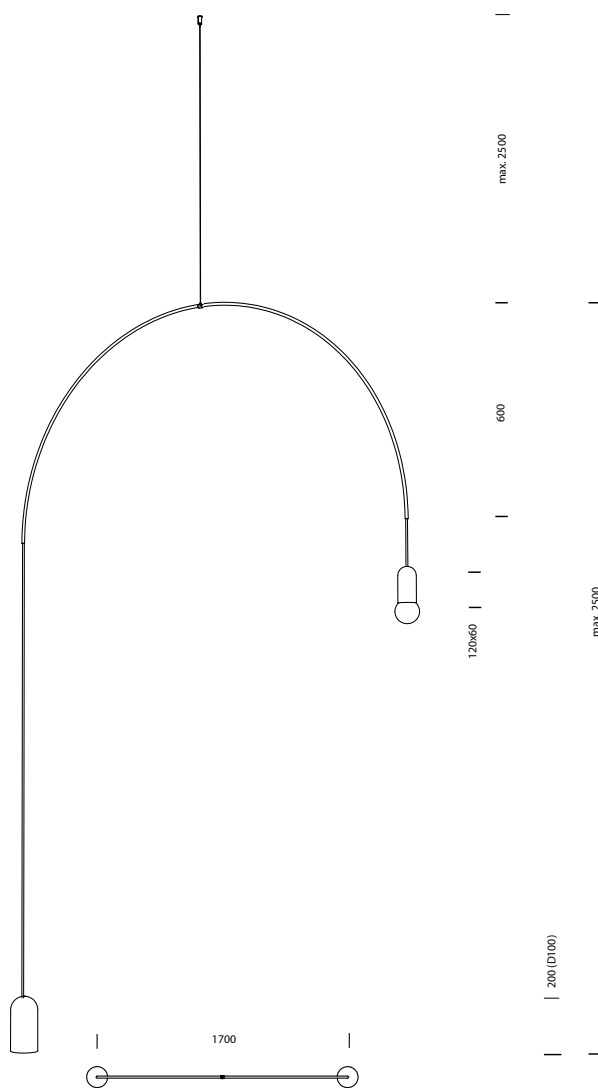

BOW XL FLOOR MINI