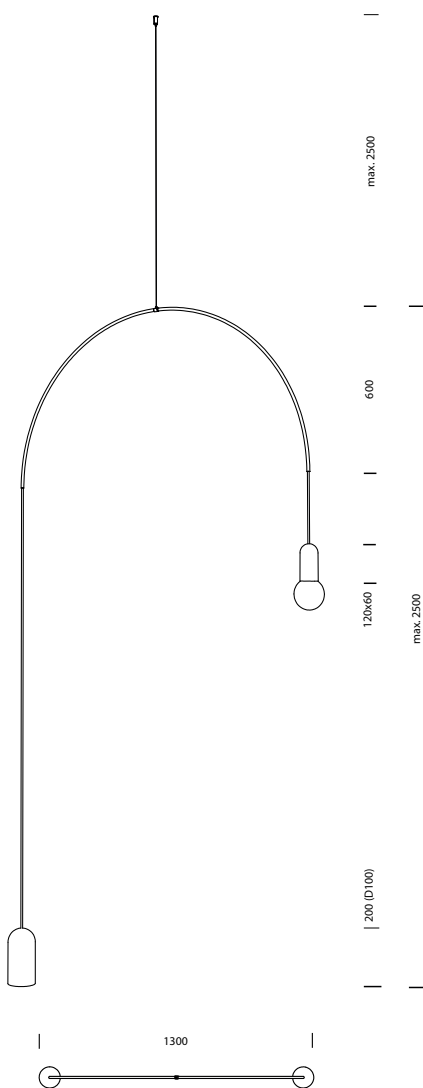

BOW FLOOR MINI