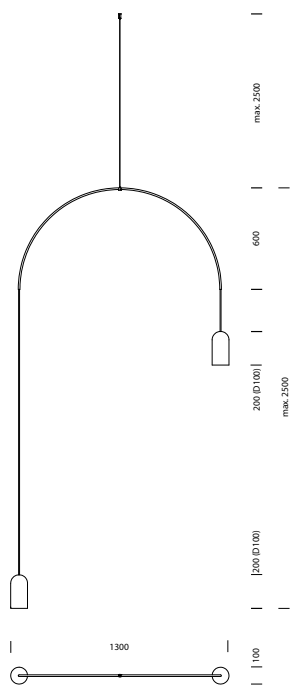

BOW FLOOR

DESIGNED BY DAVID DOLCINI

tossB

PRODUCT INFORMATION

BOW FLOOR

LAMP TYPE	RETROFIT LED
FITTING	E27
WATTAGE	15W
VOLTAGE	230V
CLASS	1

ORDER CODE

BLACK	T97F1IZL
-------	----------

ORDER CODE

BLACK	T97F2IZL
-------	----------

BOW XL FLOOR MINI

LAMP TYPE	RETROFIT LED
FITTING	E27
WATTAGE	15W
VOLTAGE	230V
CLASS	1

ORDER CODE

BLACK	T97F4IZL
-------	----------

BOW SPH FLOOR

LAMP TYPE	RETROFIT LED
FITTING	E27
WATTAGE	15W
VOLTAGE	230V
CLASS	1

ORDER CODE

BLACK	T97F5IZL
-------	----------

BOW SPH XL FLOOR

LAMP TYPE	RETROFIT LED
FITTING	E27
WATTAGE	15W
VOLTAGE	230V
CLASS	1

ORDER CODE

BLACK	T97F6IZL
-------	----------

BOW FLOOR

BOW XL FLOOR