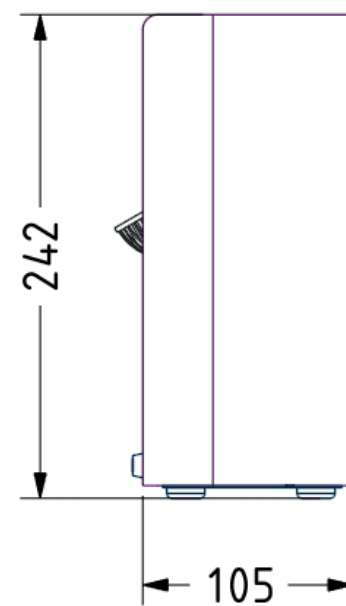

## Lamp

Light source LED  
Number of light sources 1  
Socket Type .  
Bulb shape COB  
Max Lamp Length .  
power consumption 6W  
Luminous Flux 482 lm  
Colour Temp 2700K  
CRI 95  
Lifetime 25000  
Beam angle 10° - 23° - 36°

## General

Location Indoor  
Main material Brass  
IP rating IP20  
Class I  
Bathroom zone Zone 3  
Voltage 230Vac  
CC 0,04A / 0,05A  
Driver Required No  
Cable length ( m ) 2  
Dimensions ( mm/ W-H-D )  
Mounting method Standing alone  
Brut weight (kg)  
Gross weight (kg)  
Packing (mm / W-H-D)  
Energy Efficiency %

## Lamp

Light source Soraa retrofit led  
Number of light sources 1  
Socket Type GU10  
Bulb shape MR16  
Max Lamp Length 54,5  
power consumption 7,5W / 9,5W  
Luminous Flux 390lm / 465lm  
Colour Temp 2700k / 3000k  
CRI 95  
Lifetime 35000  
Beam angle 10°+ snap / 25° / 36° / 60°