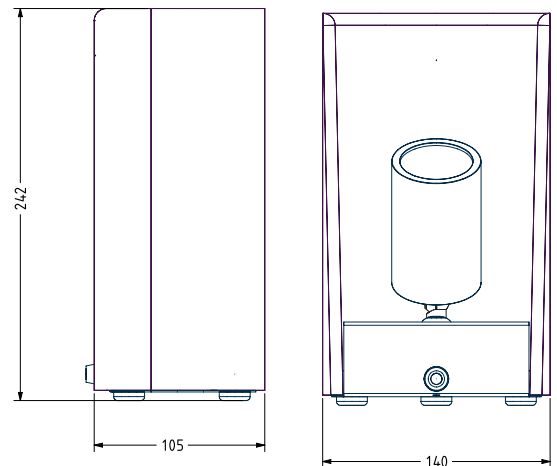

## General

Location Outdoor  
Main material Brass  
IP rating IP65  
Class I  
Bathroom zone .  
Voltage 230V AC  
Driver Required No  
Cable length ( m ) .  
Dimensions ( mm/ W-H-D ) .  
Mounting method Stand-Alone  
Brut weight (kg) .  
Gross weight (kg) .  
Packing (mm / W-H-D) .  
Energy Efficiency % .

## Lamp

Light source LED  
Number of light sources 1  
Socket Type .  
Bulb shape COB  
Max Lamp Length .  
power consumption 6W  
Luminous Flux 482 lm  
Colour Temp 2700K  
CRI 95  
Lifetime 25000  
Beam angle 10° - 23° - 36°

## Lamp

Light source Soraa retrofit led  
Number of light sources 1  
Socket Type GU10  
Bulb shape MR16  
Max Lamp Length 54,5  
power consumption 7,5W / 9,5W  
Luminous Flux 390lm / 465lm  
Colour Temp 2700k / 3000k  
CRI 95  
Lifetime 35000  
Beam angle 10°+ snap / 25° / 36° / 60°