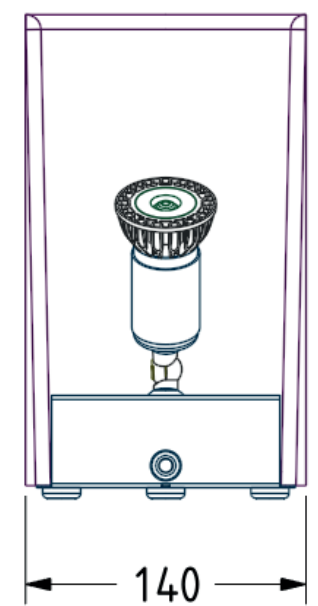

## General

Location Outdoor  
Main material Brass  
IP rating IP65  
Class I  
Bathroom zone .  
Voltage 230V AC  
Driver Required No  
Cable length ( m ) .  
Dimensions ( mm/ W-H-D ) .  
Mounting method Stand-Alone  
Brut weight (kg) .  
Gross weight (kg) .  
Packing (mm / W-H-D) .  
Energy Efficiency % .

## Lamp

Light source LED  
Number of light sources 1  
Socket Type .  
Bulb shape COB  
Max Lamp Length .  
power consumption 6W  
Luminous Flux 482 lm  
Colour Temp 2700K  
CRI 95  
Lifetime 25000  
Beam angle 10° - 23° - 36°

## General

Location Indoor  
Main material Brass  
IP rating IP20  
Class I  
Bathroom zone Zone 3  
Voltage 230Vac  
CC 0,04A / 0,05A  
Driver Required No  
Cable length ( m ) 2  
Dimensions ( mm/ W-H-D )  
Mounting method Standing alone  
Brut weight (kg)  
Gross weight (kg)  
Packing (mm / W-H-D)  
Energy Efficiency %

## Lamp

Light source Soraa retrofit led  
Number of light sources 1  
Socket Type GU10  
Bulb shape MR16  
Max Lamp Length 54,5  
power consumption 7,5W / 9,5W  
Luminous Flux 390lm / 465lm  
Colour Temp 2700k / 3000k  
CRI 95  
Lifetime 35000  
Beam angle 10°+ snap / 25° / 36° / 60°