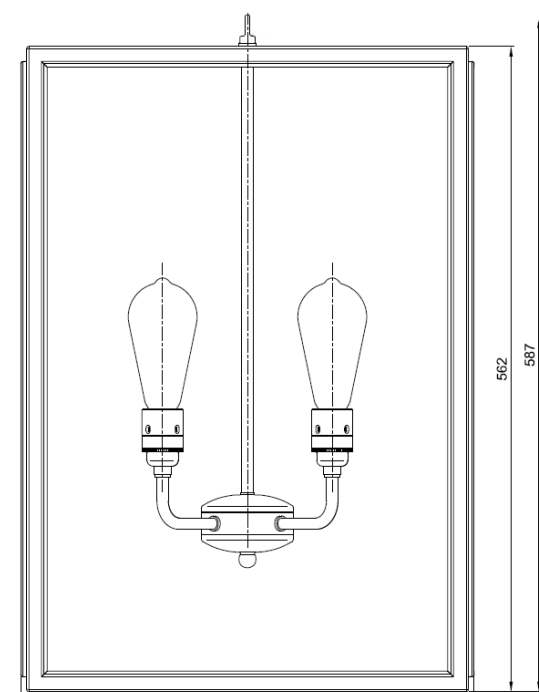

Finishes

■ Dark Bronze

FRONT VIEW