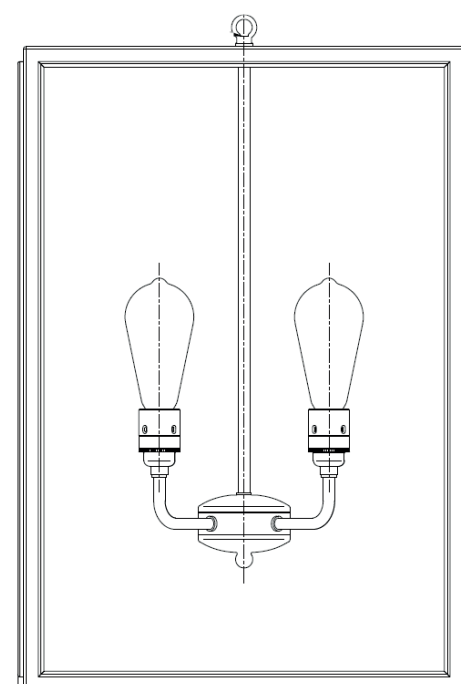

inédit

LIGHTING

TEKNA

Name **ILFORD LARGE-C**
Number **N100**
Collection **NAUTIC**

General

Location	Indoor
Main material	Brass/glass
IP rating	IP20
Class	I
Bathroom zone	Zone 3
Voltage	220-240V
Driver Required	No
Cable length (m)	Made to order
Dimensions (mm/ W-H-D)	W395-H587-D395
Mounting method	Suspension rod
Brut weight (kg)	17
Gross weight (kg)	9
Packing (mm / W-H-D)	535x535x770
Energy Efficiency %	0,78

Lamp

Light source	Included
Number of light sources	Caret squirrel cage
Socket Type	4
Bulb shape	E27
Max Lamp Length	ST64
power consumption	165 mm
Luminous Flux	7,7W
Colour Temp	350lm
CRI	2300K
Lifetime	>80
Beam angle	25000hrs.
	360°

Electrical

Switched	No
Battery	No
Dimmible	Yes
Dimming Range	See dimming list
Dimming method	Phase dimming
Supply Frequency	50/60Hz
Driver/Ballast Voltage	220-240V
Efficacy	A

Finishes

■ Dark Bronze

SIDE VIEW