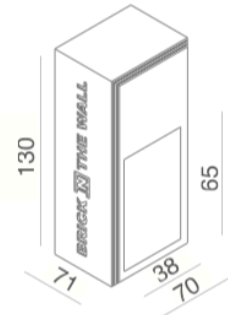

 - 4W - excl. LED driver - current controlled 350 mA -  -  - 

 -  - serial wiring - 3 Step MacAdam  
Requires remote LED driver - 350 mA

Ready for installation in solid walls  
Optional plasterkit for installation into gypsum walls