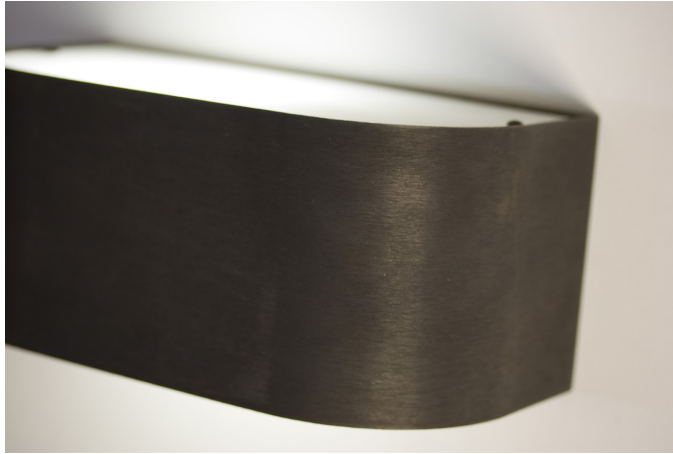

### Easy lighting with Nice

The Nice dimensions are calculated using the golden ratio to attribute the highest aesthetic value to this armature. The ratios are perceived as natural and appealing and the rigid, sober lines facilitate the integration of Nice both in formal and domestic interiors. Thus, no coincidence that Nice is a bestseller in the Nosta collection.