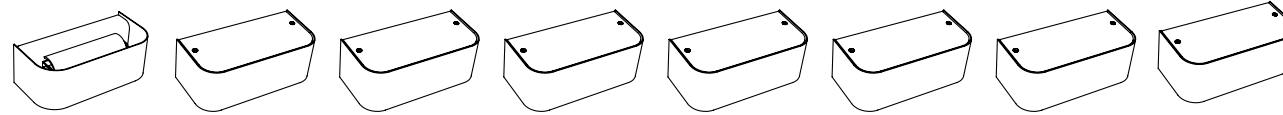

### Easy lighting with Nice

The Nice dimensions are calculated using the golden ratio to attribute the highest aesthetic value to this armature. The ratios are perceived as natural and appealing and the rigid, sober lines facilitate the integration of Nice both in formal and domestic interiors. Thus, no coincidence that Nice is a bestseller in the Nosta collection.