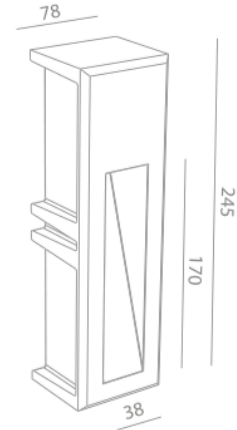

 - 4W - excl. LED driver - current

controlled 350 mA -  -  - 

 -  - serial wiring - 3 Step MacAdam

Requires remote LED driver - 350 mA

Ready for installation in solid walls
Optional plasterkit for installation into gypsum walls