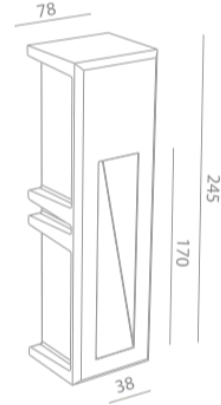

Ready for installation in solid walls
Optional plasterkit for installation into gypsum walls

PLASTERKIT STRIPP

REF N° 744 01 000 For mounting into gypsum walls

Housing: perforated aluminium

WWW.BRICKINTHEWALL.EU

BRICK IN THE WALL®
invisible integration of light