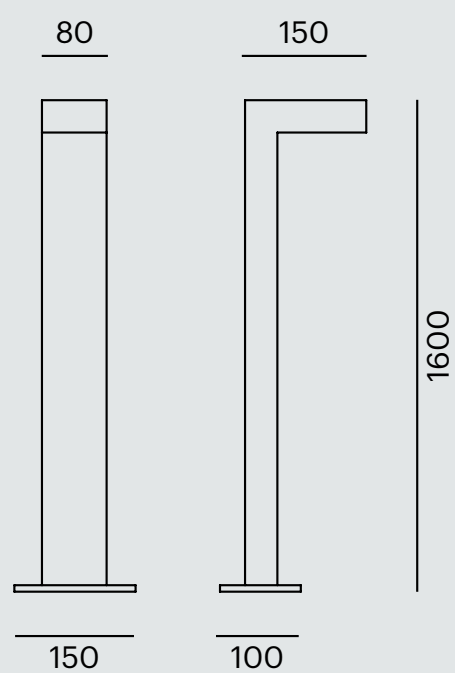

inédit

LIGHTING

Aliar

Outdoor lighting

Aliar F

LED · 220-240V AC · 9W · 3000K · CRI>90 · 370lm
incl. control unit

472-90029600 **BM**

472-90029900 **AG**

CE IP 65

With its straight-lined and functional design, Aliar sheds light on external areas.