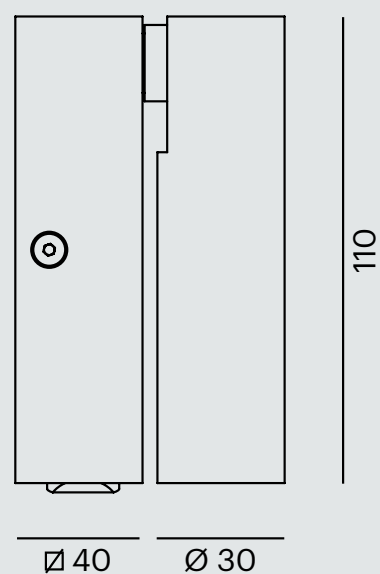

inédit

LIGHTING

Anio

Anio W

LED · 220-240V AC · 2W · 3000K · CRI>90 · 170lm
incl. control unit

472-40039200 **T**
472-40039500 **WM**
472-40039600 **BM**

CE IP 20

With a clear goal in sight. A light beam for special highlights.