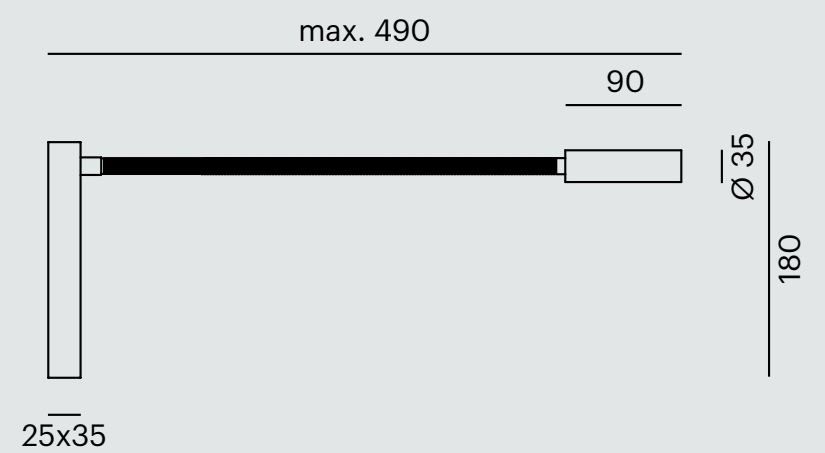

Arok

Arok W

LED · 220-240V AC · 5W · 3000K · CRI>90 · 160lm
incl. control unit · incl. sensor

472-4000920s **T**
472-4000950s **WM**
472-4000960s **BM**

CE IP 20

Especially flexible and adaptable. The wall mounted luminaire for every direction.