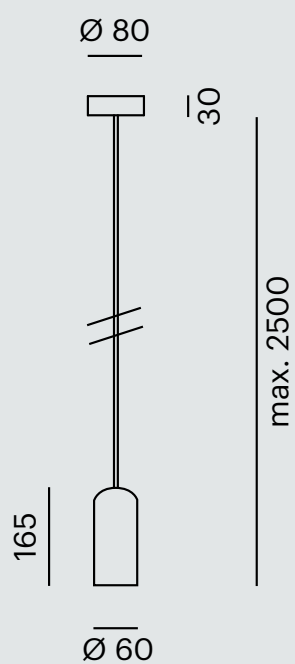

inédit

LIGHTING

Bass

GU10 Socket PD

order glass separately

1 x GU10 · 220-240V AC · max. 9W LED Retrofit
for Bass light glass and Iris S, L light glass

257-00008000 **B**

CE IP 20