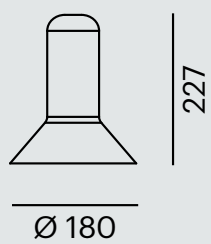

inédit

LIGHTING

Bass

GU10 Socket PD

order glass separately

1 x GU10 · 220-240V AC · max. 9W LED Retrofit
for Bass light glass and Iris S, L light glass

257-00008000 **B**

CE IP 20