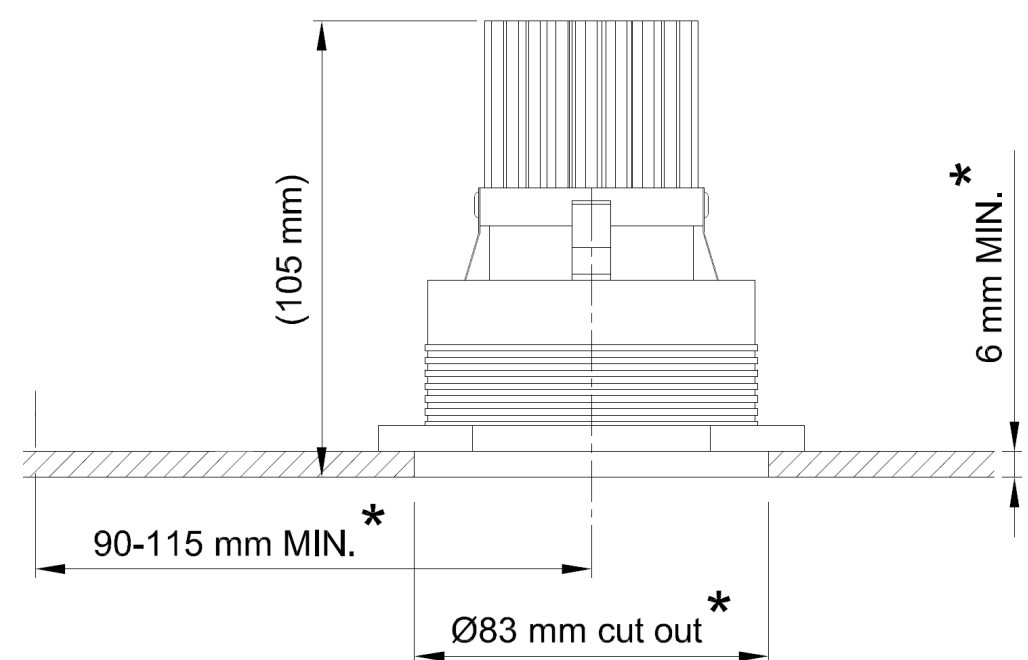

inédit

LIGHTING

TEKNA

Name **FLATSPOT 1 TRIMLESS XICATO**
Number **F002**
Collection **FLATSPOT**

General

Location Indoor
Main material Aluminum alloy
IP rating IP20
Class I
Bathroom zone Zone 3
Voltage 48Vdc
CC 0,4A
Driver Required Yes
Cable length (m) 0,3
Dimension (mm/ W-H-D) .
Mounting method Ceiling installation kit
Brut weight (kg) 0.300
Gross weight (kg) 0.200
Packing (mm / W-H-D) 160x110x90
Energy Efficiency % .

Lamp

Light source Xicato XIM LED Module
Number of light sources 1
Socket Type .
Bulb shape Tekna led engine
Max Lamp Length .
power consumption 20W
Luminous Flux 850
Colour Temp 2700k / 3000k
CRI 97
Lifetime 25000
Beam angle 60°