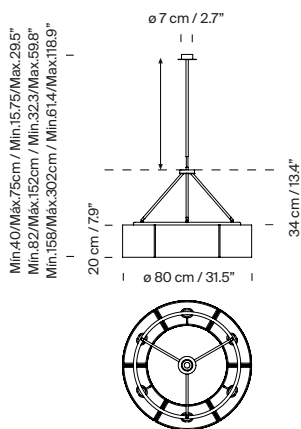

## Sexta

Miguel Milá. 2003  
Pendant lamps

Sexta

A

Sexta 12

B

This is a lightweight, two-sided circle of shades, divided into six 60° segments (in the home version), and twelve 30° segments (in the larger version). The final arrangement is beautiful and sombre, generating generous well-nuanced light and reviving the old tradition of mediaeval iron luminaries with various bulbs as its resilient, distinguished predecessor is the Estadio lamp from the same designer.

#### (A) Sexta

4 support options, with telescopic tube: 40/75 cm / 15.75/29.5", 82/152 cm / 32.3/59.8" or 156/302 cm / 61.4/118.9" and without telescopic tube. Six lampshades.  
Junction Box adaptor included Ø 11,7 cm / 4.6" (UL market).

### Model A: Sexta (Sizes in cm)

### Model B: Sexta 12 (Sizes in cm)