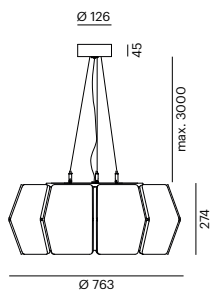

Decafelt L PD

730-100295cd
730-1002959d
730-100295bd

IP 20

The shield of acoustic elements creates a living space full of atmosphere and comfort to lean back and enjoy.