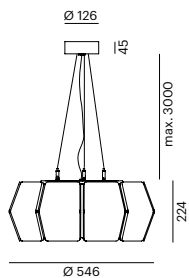

inédit

LIGHTING

Decafelt

Decafelt M PD

LED - 220-240V AC - 41W - 3000K - CRI>90- 2010lm
incl. control unit - DALI dimmable

730-100195cd
730-1001959d
730-100195bd