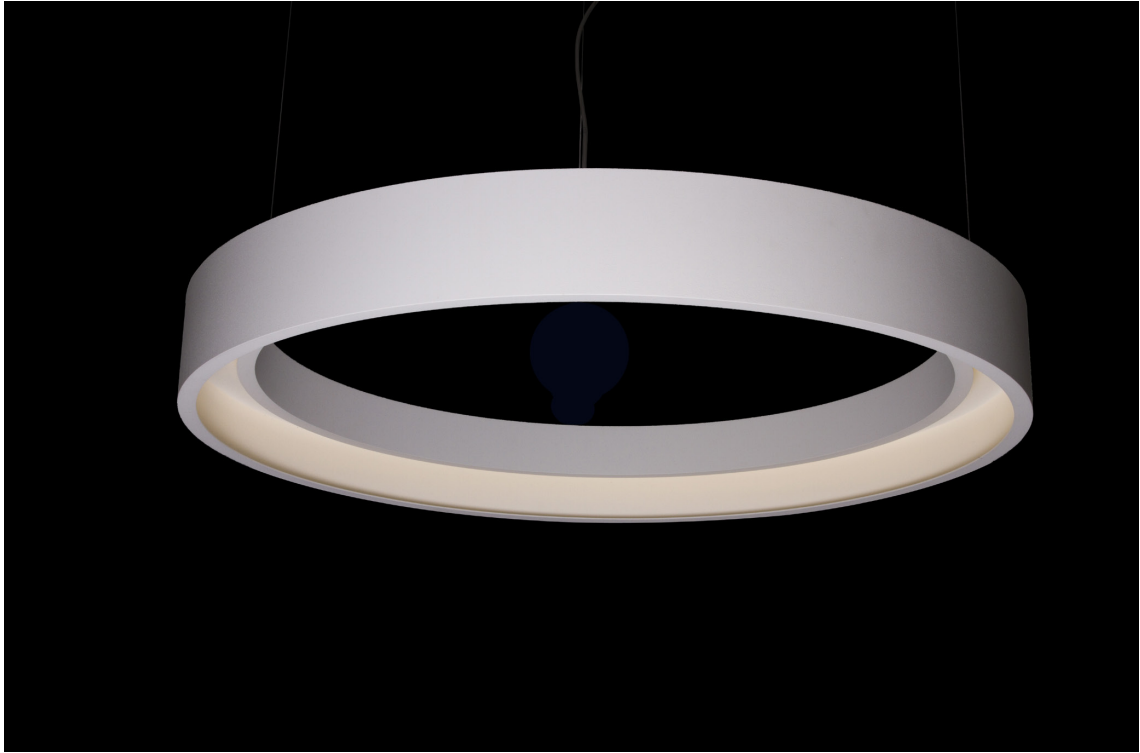

inédit
LIGHTING

hoop

design by tossB

ice cream damass (in the plum) by lightpoint europe photo by beeldcollectief.be

HOOP is a LED luminaire that stands out by its monumental and architectural design. The technologies that are used are adapted to the simplicity of the ring-shaped luminaire. A flexible LED strip is mounted invisibly inside the steel ring creating a diffuse and soft illumination.

HOOP is a real eye catcher that functions -in its highest capacity- as general lighting as well. HOOP is finished in a matte white paint.

notarisshuis bruggeby lichtwarm labbeke

hoop 600 suspension

voltage	230V
lumen	2520 (24W) / 3960 (36W)
class	1
gear	incorporated
diameter	600 mm
height	90 (max 2500) mm
finishing	white painted

order code

3000K 24W **T78C6DWL**
3000K 36W **T78C10DWL**

* dimmable on request
** 2700K on request

hoop 600 wall

voltage	230V
lumen	2520 (24W) / 3960 (36W)
class	1
gear	incorporated
diameter	600 mm
height	90 mm
finishing	white painted

order code

3000K 24W **T78A6DWL**
3000K 36W **T78A10DWL**

* dimmable on request
** 2700K on request

hoop 950 suspension

voltage	230V
lumen	2160 (22W) 4280 (40W) 6600 (60W)
class	1
gear	incorporated
diameter	950 mm
height	120 (max 2500) mm
finishing	white painted