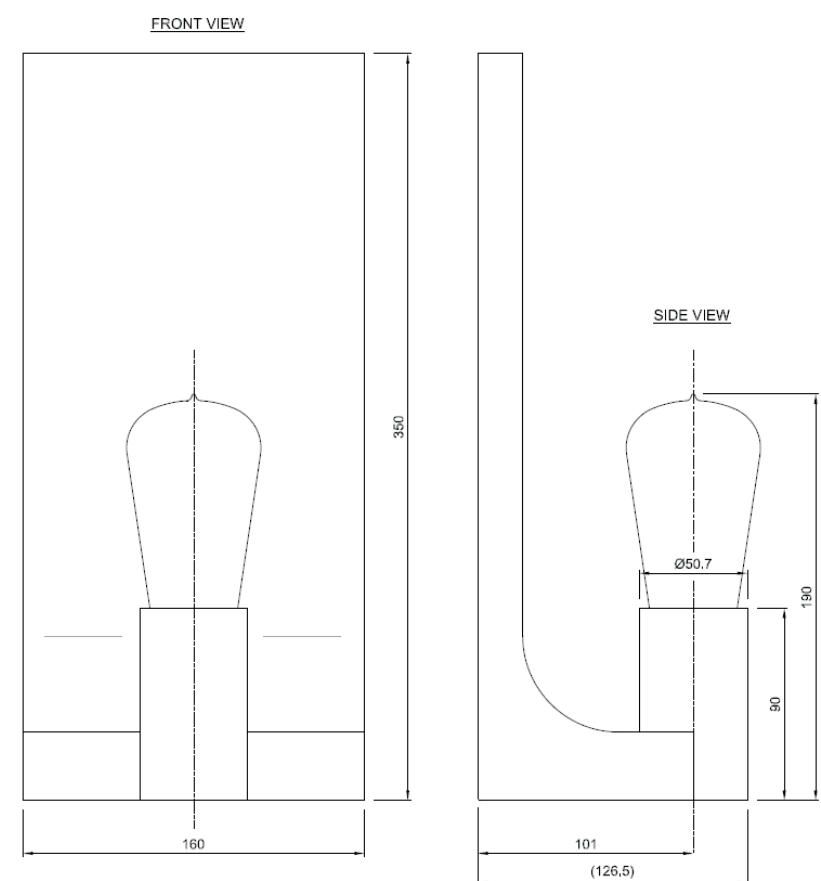

inédit

LIGHTING

TEKNA

Name **WALCOTT**
Number **N122**
Collection **ARTON**

General

Location Indoor
Main material Brass/glass
IP rating IP20
Class I
Bathroom zone Zone 3
Voltage 230V
Driver Required Integrated
Cable length (m) 0,3
Dimensions (mm/ W-H-D) .
Mounting method Wall bracket
Brut weight (kg) 3.5
Gross weight (kg) 2
Packing (mm / W-H-D) 600x200x200
Energy Efficiency % A

Lamp

Included
Light source Caret squirrel cage
Number of light sources 1
Socket Type E27
Bulb shape ST64
Max Lamp Length 165 mm
power consumption 7,7W
Luminous Flux 350lm
Colour Temp 2300K
CRI >80
Lifetime 25000hrs.
Beam angle 360°

Electrical

Switched No
Battery No
Dimmible Yes
Dimming Range See dimming list
Dimming method Phase dimming
Supply Frequency 50/60Hz
Driver/Ballast Voltage 220-240V
Efficacy A

Finishes

Dark Bronze
 Polished Chrome Plated Brass
 Brushed Nickel Plated Brass
 Lacquered Sateen Brass